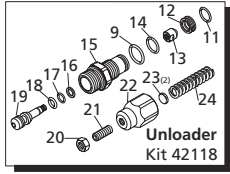

Pos	Code	Description	Qty.	Pos	Code	Description	Qty.
1	800220	Head bolt M8x45	(221 inv/lbs) 3	37	1460430	O-Ring ø4x2.5	1
2	2840860	Pump head	□ 1	38	2849004	Jet	1
	2840660	Pump head	○ 1	39	1343580	Spring	1
6	2840830	Plug	1	40	800560	O-Ring ø8.73x1.78	2
7	600180	O-Ring ø7.66x1.78	1	41	2840340	Detergent injector	1
8	2840130	Plug	(221 inv/lbs) 3	42	2840270	Suction fitting 3/4" NH	1
	2841530	Plug - Aluminum	(221 inv/lbs) 3	43	2840390	Suction fitting	1
9	2841520	O-Ring ø14x1.7	4	44	1266330	Filter	1
10	2849050	Complete valve	6	46	2840400	Outlet fitting	1
11	1470210	O-Ring ø9x1	1	48	2840060	Spring	3
12	2840770	Seat	1	49	2840530	Piston	○ 3
13	2840760	By-pass jet	1		2840040	Piston	□ 3
14	820510	O-Ring ø10.82x1.78	1	50	2840050	Ring	3
15	2840750	Piston guide	1	51	1980130	Thrust washer	1
16	2760210	Ring	1	52	1980250	Bushing	1
17	660190	O-Ring ø6.07x1.78	1	53	1980240	Thrust washer	1
18	2260100	O-Ring ø6.02x2.62	1	54	2840900	Hollow shaft	○ 1
19	2760400	Piston	1		2840730	Hollow shaft	□ 1
20	1980300	Nut M6	1	55	161060	Bearing	1
21	392840	Grub screw M6x16	1	56	161050	Circlip øi72	1
22	2760480	Handle insert	1	57	2840310	Seal	1
23	1980220	Plate spring	2	58	2840890	O-Ring ø14x2	2
24	2760410	Spring	1	59	2840840	Plug (EZ start pump only)	1
25	2200141	Gasket	3 or 6	60	480650	Washer (EZ start pump only)	1
26	770590	O-Ring ø23.52x1.78	□ 3	61	2840441	Seat (EZ start pump only)	1
	2840561	Bushing - Plastic	○ 3	62	2840450	Spring (EZ start pump only)	1
	2840090	Bushing - Brass	○ 3	63	1060100	Ball (EZ start pump only)	1
	2840550	Bushing - 2 pc brass	□ 3				
28	2840540	Bushing - 2 pc brass	□ 3				
29	1683500	Oil seal	3				
30	2840230	Housing	1				
31	480560	O-Ring ø6.75x1.78	1				
32	2840710	Oil plug	1				
33	480480	O-Ring ø4.48x1.78	2				
34	1982520	Hose nipple	1				
35	1250280	Ball	1				
36	1560520	Spring	1				

Special Parts / Kits		
Code	Description	Qty.
2841340	3/8 Quick Connect Outlet	1
42125	Chemical Injection Kit	1

Legend		
ø 12	ø 12	
For ○	For □	
RMV2G20	RMV2.5G25D	
RMV2G25	RMV2.5G27D	
RMV2G23B	RMV2.5G30D