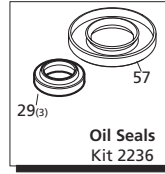

Pos	Code	Description	Qty.	Pos	Code	Description	Qty.
1	800220	Head bolt M8x45	(221 inv/lbs) 3	37	1460430	O-Ring ø4x2.5	1
2	2840860	Pump head	□ 1	38	2849004	Jet	1
	2840660	Pump head	○ 1	39	1343580	Spring	1
6	2840830	Plug	1	40	800560	O-Ring ø8.73x1.78	2
7	600180	O-Ring ø7.66x1.78	1	41	2840340	Detergent injector	1
8	2840130	Plug	(221 inv/lbs) 3	42	2840270	Suction fitting 3/4" NH	1
	2841530	Plug - Aluminum	(221 inv/lbs) 3	43	2840390	Suction fitting	1
9	2841520	O-Ring ø14x1.7	4	44	1266330	Filter	1
10	2849050	Complete valve	6	46	2840400	Outlet fitting	1
11	1470210	O-Ring ø9x1	1	48	2840060	Spring	3
12	2840770	Seat	1	49	2840530	Piston	○ 3
13	2840760	By-pass jet	1		2840040	Piston	□ 3
14	820510	O-Ring ø10.82x1.78	1	50	2840050	Ring	3
15	2840750	Piston guide	1	51	1980130	Thrust washer	1
16	2760210	Ring	1	52	1980250	Bushing	1
17	660190	O-Ring ø6.07x1.78	1	53	1980240	Thrust washer	1
18	2260100	O-Ring ø6.02x2.62	1	54	2840900	Hollow shaft	○ 1
19	2760400	Piston	1		2840730	Hollow shaft	□ 1
20	1980300	Nut M6	1	55	161060	Bearing	1
21	392840	Grub screw M6x16	1	56	161050	Circlip øi72	1
22	2760480	Handle insert	1	57	2840310	Seal	1
23	1980220	Plate spring	2	58	2840890	O-Ring ø14x2	2
24	2760410	Spring	1	59	2840840	Plug (EZ start pump only)	1
25	2200141	Gasket	3 or 6	60	480650	Washer (EZ start pump only)	1
26	770590	O-Ring ø23.52x1.78	□ 3	61	2840441	Seat (EZ start pump only)	1
	2840561	Bushing - Plastic	○ 3	62	2840450	Spring (EZ start pump only)	1
	2840090	Bushing - Brass	○ 3	63	1060100	Ball (EZ start pump only)	1
	2840550	Bushing - 2 pc brass	□ 3				
28	2840540	Bushing - 2 pc brass	□ 3				
29	1683500	Oil seal	3				
30	2840230	Housing	1				
31	480560	O-Ring ø6.75x1.78	1				
32	2840710	Oil plug	1				
33	480480	O-Ring ø4.48x1.78	2				
34	1982520	Hose nipple	1				
35	1250280	Ball	1				
36	1560520	Spring	1				

Special Parts / Kits		
Code	Description	Qty.
2841340	3/8 Quick Connect Outlet	1
42125	Chemical Injection Kit	1

Legend		
ø 12	ø 12	
For ○	For □	
RMV2G20	RMV2.5G25D	
RMV2G25	RMV2.5G27D	
RMV2G23B	RMV2.5G30D