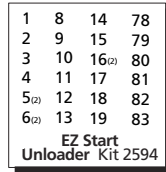

Repair Kits

Pos	Code	Description	Qty.	Pos	Code	Description	Qty.	Pos	Code	Description	Qty.
1	1981780	Knob	1	36	394280	O-Ring $\phi 12.42 \times 1.78$	1	83	1981801	Spring - EZ Start	1
2	1980300	Nut	1	37	1200690	O-Ring $\phi 15.6 \times 1.78$	1		AR64545	Oil	1
3	1980470	Adjusting screw	1	38	1270141	Injector adapter	1			OIL CAPACITY - 4.5 OZ	
4	1980390	Handle insert	1	40	1989050	Inlet valve	3	<b>Legend</b>			
4	1980540	Handle insert - EZ Start	1	41	1342761	Gasket	3	For ●	For ■	For ▲	
5	1080070	Pin	2	42	1981570	Piston guide	3	SJV2G25	SJV2.5G24	SJV3G25	
6	1980220	Plate spring	2	43	770260	O-Ring $\phi 23.52 \times 1.78$	3		SJV2.5G25	SJV3G27	
7	1271070	Spring	1	44	1260440	Gasket	3		SJV2.5G26		
8	1080041	Upper piston	1	45	1981580	Ring	3		SJV2.5G27		
9	1080401	Back-up ring	1	46	1980410	Oil seal	3				
10	1080250	O-Ring $\phi 7.66 \times 1.78$	1	47	770090	O-Ring $\phi 5.28 \times 1.78$	1				
11	1980210	Piston guide	1	48	1480010	Pump housing	1				
12	880830	O-Ring $\phi 15.54 \times 2.62$	7	48	1981260	Pump housing anodized	1				
13	740290	O-Ring $\phi 14 \times 1.78$	1	49	740290	O-Ring $\phi 14 \times 1.78$	1				
14	800560	O-Ring $\phi 8.73 \times 1.78$	1	50	1980380	Oil cap	1				
15	1271170	Back-up ring	1	53	180030	Bolt M8x20	(228 in/lbs) 4				
16	1080190	O-Ring $\phi 2.9 \times 1.78$	2	54	1981140	Spring	3				
17	1271160	Lower piston	1	55	1981120	Piston	3				
18	1980200	Valve seat	1	56	1980150	Spring retainer	3				
19	1470210	O-Ring $\phi 9 \times 1$	1	57	1983100	Rail	1				
20	880581	Plug 1/4" G	2	58	1980250	Bearing	1				
21	820510	O-Ring $\phi 10.82 \times 1.78$	2	59	1980240	Thrust washer	1				
22	620301	Plug 1/8" G	1	61	1982710	Hollow shaft	● 1				
23	1980310	Head bolt M10x65	(443 in/lbs) 3	61	1982810	Hollow shaft	■ 1				
24	650530	Lockwasher	3	61	1982840	Hollow shaft	▲ 1				
25	1982450	Pump head brass	1	63	1980340	O-Ring $\phi 83.8 \times 2.62$	1				
25	1982740	Pump head - EZ Start	1	64	1981420	Flange F7	1				
26	1260162	Valve cap	(443 in/lbs) 3	64	1982940	Flange anodized	1				
27	960160	O-Ring $\phi 17.86 \times 2.62$	3	65	1982360	Rear bearing	1				
28	1269050	Valve assembly	3	66	1140380	Seal	1				
29	1982520	Hose tail	1	67	1980430	Spacer	3				
30	480480	O-Ring $\phi 4.48 \times 1.78$	1	77	1981130	Plunger shoe	3				
31	1250280	Ball	1	78	1981770	Knob plug	1				
32	1560520	Spring	1	79	1982560	Screw TE M6x8 - EZ Start	1				
33	1460430	O-Ring $\phi 4 \times 2.5$	1	80	1982570	Washer $\phi 6.3$ - EZ Start	1				
34	1540170	Check valve	1	81	1982440	Crub screw M8x8 - EZ Start	1				
35	1080091	Spring	1	82	1982240	Ball - EZ Start	1				