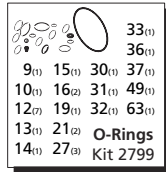

Repair Kits

Pos	Code	Description	Qty.	Pos	Code	Description	Qty.	Pos	Code	Description	Qty.
1	1981780	Knob	1	36	394280	O-Ring $\phi 12.42 \times 1.78$	1	83	1981801	Spring - EZ Start	1
2	1980300	Nut	1	37	1200690	O-Ring $\phi 15.6 \times 1.78$	1		AR64545	Oil	1
3	1980470	Adjusting screw	1	38	1270141	Injector adapter	1			OIL CAPACITY - 4.5 OZ	
4	1980390	Handle insert	1	40	1989050	Inlet valve	3	<b>Legend</b>			
4	1980540	Handle insert - EZ Start	1	41	1342761	Gasket	3	For ●	For ■	For ▲	
5	1080070	Pin	2	42	1981570	Piston guide	3	SJV2G25	SJV2.5G24	SJV3G25	
6	1980220	Plate spring	2	43	770260	O-Ring $\phi 23.52 \times 1.78$	3		SJV2.5G25	SJV3G27	
7	1271070	Spring	1	44	1260440	Gasket	3		SJV2.5G26		
8	1080041	Upper piston	1	45	1981580	Ring	3		SJV2.5G27		
9	1080401	Back-up ring	1	46	1980410	Oil seal	3				
10	1080250	O-Ring $\phi 7.66 \times 1.78$	1	47	770090	O-Ring $\phi 5.28 \times 1.78$	1				
11	1980210	Piston guide	1	48	1480010	Pump housing	1				
12	880830	O-Ring $\phi 15.54 \times 2.62$	7	48	1981260	Pump housing anodized	1				
13	740290	O-Ring $\phi 14 \times 1.78$	1	49	740290	O-Ring $\phi 14 \times 1.78$	1				
14	800560	O-Ring $\phi 8.73 \times 1.78$	1	50	1980380	Oil cap	1				
15	1271170	Back-up ring	1	53	180030	Bolt M8x20	(228 in/lbs) 4				
16	1080190	O-Ring $\phi 2.9 \times 1.78$	2	54	1981140	Spring	3				
17	1271160	Lower piston	1	55	1981120	Piston	3				
18	1980200	Valve seat	1	56	1980150	Spring retainer	3				
19	1470210	O-Ring $\phi 9 \times 1$	1	57	1983100	Rail	1				
20	880581	Plug 1/4" G	2	58	1980250	Bearing	1				
21	820510	O-Ring $\phi 10.82 \times 1.78$	2	59	1980240	Thrust washer	1				
22	620301	Plug 1/8" G	1	61	1982710	Hollow shaft	● 1				
23	1980310	Head bolt M10x65	(443 in/lbs) 3	61	1982810	Hollow shaft	■ 1				
24	650530	Lockwasher	3	61	1982840	Hollow shaft	▲ 1				
25	1982450	Pump head brass	1	63	1980340	O-Ring $\phi 83.8 \times 2.62$	1				
25	1982740	Pump head - EZ Start	1	64	1981420	Flange F7	1				
26	1260162	Valve cap	(443 in/lbs) 3	64	1982940	Flange anodized	1				
27	960160	O-Ring $\phi 17.86 \times 2.62$	3	65	1982360	Rear bearing	1				
28	1269050	Valve assembly	3	66	1140380	Seal	1				
29	1982520	Hose tail	1	67	1980430	Spacer	3				
30	480480	O-Ring $\phi 4.48 \times 1.78$	1	77	1981130	Plunger shoe	3				
31	1250280	Ball	1	78	1981770	Knob plug	1				
32	1560520	Spring	1	79	1982560	Screw TE M6x8 - EZ Start	1				
33	1460430	O-Ring $\phi 4 \times 2.5$	1	80	1982570	Washer $\phi 6.3$ - EZ Start	1				
34	1540170	Check valve	1	81	1982440	Crub screw M8x8 - EZ Start	1				
35	1080091	Spring	1	82	1982240	Ball - EZ Start	1				