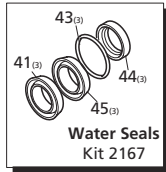

Repair Kits

Pos	Code	Description	Qty.	Pos	Code	Description	Qty.	Pos	Code	Description	Qty.
1	1981780	Knob	1	36	394280	O-Ring $\phi 12.42 \times 1.78$	1	83	1981801	Spring - EZ Start	1
2	1980300	Nut	1	37	1200690	O-Ring $\phi 15.6 \times 1.78$	1		AR64545	Oil	1
3	1980470	Adjusting screw	1	38	1270141	Injector adapter	1			OIL CAPACITY - 4.5 OZ	
4	1980390	Handle insert	1	40	1989050	Inlet valve	3	<b>Legend</b>			
4	1980540	Handle insert - EZ Start	1	41	1342761	Gasket	3	For ●	For ■	For ▲	
5	1080070	Pin	2	42	1981570	Piston guide	3	SJV2G25	SJV2.5G24	SJV3G25	
6	1980220	Plate spring	2	43	770260	O-Ring $\phi 23.52 \times 1.78$	3		SJV2.5G25	SJV3G27	
7	1271070	Spring	1	44	1260440	Gasket	3		SJV2.5G26		
8	1080041	Upper piston	1	45	1981580	Ring	3		SJV2.5G27		
9	1080401	Back-up ring	1	46	1980410	Oil seal	3				
10	1080250	O-Ring $\phi 7.66 \times 1.78$	1	47	770090	O-Ring $\phi 5.28 \times 1.78$	1				
11	1980210	Piston guide	1	48	1480010	Pump housing	1				
12	880830	O-Ring $\phi 15.54 \times 2.62$	7	48	1981260	Pump housing anodized	1				
13	740290	O-Ring $\phi 14 \times 1.78$	1	49	740290	O-Ring $\phi 14 \times 1.78$	1				
14	800560	O-Ring $\phi 8.73 \times 1.78$	1	50	1980380	Oil cap	1				
15	1271170	Back-up ring	1	53	180030	Bolt M8x20	(228 in/lbs) 4				
16	1080190	O-Ring $\phi 2.9 \times 1.78$	2	54	1981140	Spring	3				
17	1271160	Lower piston	1	55	1981120	Piston	3				
18	1980200	Valve seat	1	56	1980150	Spring retainer	3				
19	1470210	O-Ring $\phi 9 \times 1$	1	57	1983100	Rail	1				
20	880581	Plug 1/4" G	2	58	1980250	Bearing	1				
21	820510	O-Ring $\phi 10.82 \times 1.78$	2	59	1980240	Thrust washer	1				
22	620301	Plug 1/8" G	1	61	1982710	Hollow shaft	● 1				
23	1980310	Head bolt M10x65	(443 in/lbs) 3	61	1982810	Hollow shaft	■ 1				
24	650530	Lockwasher	3	61	1982840	Hollow shaft	▲ 1				
25	1982450	Pump head brass	1	63	1980340	O-Ring $\phi 83.8 \times 2.62$	1				
25	1982740	Pump head - EZ Start	1	64	1981420	Flange F7	1				
26	1260162	Valve cap	(443 in/lbs) 3	64	1982940	Flange anodized	1				
27	960160	O-Ring $\phi 17.86 \times 2.62$	3	65	1982360	Rear bearing	1				
28	1269050	Valve assembly	3	66	1140380	Seal	1				
29	1982520	Hose tail	1	67	1980430	Spacer	3				
30	480480	O-Ring $\phi 4.48 \times 1.78$	1	77	1981130	Plunger shoe	3				
31	1250280	Ball	1	78	1981770	Knob plug	1				
32	1560520	Spring	1	79	1982560	Screw TE M6x8 - EZ Start	1				
33	1460430	O-Ring $\phi 4 \times 2.5$	1	80	1982570	Washer $\phi 6.3$ - EZ Start	1				
34	1540170	Check valve	1	81	1982440	Crub screw M8x8 - EZ Start	1				
35	1080091	Spring	1	82	1982240	Ball - EZ Start	1				