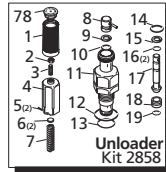

Repair Kits

Pos	Code	Description	Qty.	Pos	Code	Description	Qty.	Pos	Code	Description	Qty.
1	1981780	Knob	1	36	394280	O-Ring $\phi 12.42 \times 1.78$	1	83	1981801	Spring - EZ Start	1
2	1980300	Nut	1	37	1200690	O-Ring $\phi 15.6 \times 1.78$	1		AR64545	Oil	1
3	1980470	Adjusting screw	1	38	1270141	Injector adapter	1			OIL CAPACITY - 4.5 OZ	
4	1980390	Handle insert	1	40	1989050	Inlet valve	3	<b>Legend</b>			
4	1980540	Handle insert - EZ Start	1	41	1342761	Gasket	3	For ●	For ■	For ▲	
5	1080070	Pin	2	42	1981570	Piston guide	3	SJV2G25	SJV2.5G24	SJV3G25	
6	1980220	Plate spring	2	43	770260	O-Ring $\phi 23.52 \times 1.78$	3		SJV2.5G25	SJV3G27	
7	1271070	Spring	1	44	1260440	Gasket	3		SJV2.5G26		
8	1080041	Upper piston	1	45	1981580	Ring	3		SJV2.5G27		
9	1080401	Back-up ring	1	46	1980410	Oil seal	3				
10	1080250	O-Ring $\phi 7.66 \times 1.78$	1	47	770090	O-Ring $\phi 5.28 \times 1.78$	1				
11	1980210	Piston guide	1	48	1480010	Pump housing	1				
12	880830	O-Ring $\phi 15.54 \times 2.62$	7	48	1981260	Pump housing anodized	1				
13	740290	O-Ring $\phi 14 \times 1.78$	1	49	740290	O-Ring $\phi 14 \times 1.78$	1				
14	800560	O-Ring $\phi 8.73 \times 1.78$	1	50	1980380	Oil cap	1				
15	1271170	Back-up ring	1	53	180030	Bolt M8x20	(228 in/lbs) 4				
16	1080190	O-Ring $\phi 2.9 \times 1.78$	2	54	1981140	Spring	3				
17	1271160	Lower piston	1	55	1981120	Piston	3				
18	1980200	Valve seat	1	56	1980150	Spring retainer	3				
19	1470210	O-Ring $\phi 9 \times 1$	1	57	1983100	Rail	1				
20	880581	Plug 1/4" G	2	58	1980250	Bearing	1				
21	820510	O-Ring $\phi 10.82 \times 1.78$	2	59	1980240	Thrust washer	1				
22	620301	Plug 1/8" G	1	61	1982710	Hollow shaft	● 1				
23	1980310	Head bolt M10x65	(443 in/lbs) 3	61	1982810	Hollow shaft	■ 1				
24	650530	Lockwasher	3	61	1982840	Hollow shaft	▲ 1				
25	1982450	Pump head brass	1	63	1980340	O-Ring $\phi 83.8 \times 2.62$	1				
25	1982740	Pump head - EZ Start	1	64	1981420	Flange F7	1				
26	1260162	Valve cap	(443 in/lbs) 3	64	1982940	Flange anodized	1				
27	960160	O-Ring $\phi 17.86 \times 2.62$	3	65	1982360	Rear bearing	1				
28	1269050	Valve assembly	3	66	1140380	Seal	1				
29	1982520	Hose tail	1	67	1980430	Spacer	3				
30	480480	O-Ring $\phi 4.48 \times 1.78$	1	77	1981130	Plunger shoe	3				
31	1250280	Ball	1	78	1981770	Knob plug	1				
32	1560520	Spring	1	79	1982560	Screw TE M6x8 - EZ Start	1				
33	1460430	O-Ring $\phi 4 \times 2.5$	1	80	1982570	Washer $\phi 6.3$ - EZ Start	1				
34	1540170	Check valve	1	81	1982440	Crub screw M8x8 - EZ Start	1				
35	1080091	Spring	1	82	1982240	Ball - EZ Start	1				