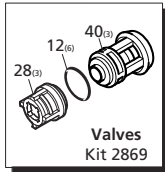

Repair Kits

Pos	Code	Description	Qty.	Pos	Code	Description	Qty.	Pos	Code	Description	Qty.
1	1981780	Knob	1	36	394280	O-Ring $\phi 12.42 \times 1.78$	1	83	1981801	Spring - EZ Start	1
2	1980300	Nut	1	37	1200690	O-Ring $\phi 15.6 \times 1.78$	1		AR64545	Oil	1
3	1980470	Adjusting screw	1	38	1270141	Injector adapter	1			OIL CAPACITY - 4.5 OZ	
4	1980390	Handle insert	1	40	1989050	Inlet valve	3	<b>Legend</b>			
4	1980540	Handle insert - EZ Start	1	41	1342761	Gasket	3	For ●	For ■	For ▲	
5	1080070	Pin	2	42	1981570	Piston guide	3	SJV2G25	SJV2.5G24	SJV3G25	
6	1980220	Plate spring	2	43	770260	O-Ring $\phi 23.52 \times 1.78$	3		SJV2.5G25	SJV3G27	
7	1271070	Spring	1	44	1260440	Gasket	3		SJV2.5G26		
8	1080041	Upper piston	1	45	1981580	Ring	3		SJV2.5G27		
9	1080401	Back-up ring	1	46	1980410	Oil seal	3				
10	1080250	O-Ring $\phi 7.66 \times 1.78$	1	47	770090	O-Ring $\phi 5.28 \times 1.78$	1				
11	1980210	Piston guide	1	48	1480010	Pump housing	1				
12	880830	O-Ring $\phi 15.54 \times 2.62$	7	48	1981260	Pump housing anodized	1				
13	740290	O-Ring $\phi 14 \times 1.78$	1	49	740290	O-Ring $\phi 14 \times 1.78$	1				
14	800560	O-Ring $\phi 8.73 \times 1.78$	1	50	1980380	Oil cap	1				
15	1271170	Back-up ring	1	53	180030	Bolt M8x20	(228 in/lbs) 4				
16	1080190	O-Ring $\phi 2.9 \times 1.78$	2	54	1981140	Spring	3				
17	1271160	Lower piston	1	55	1981120	Piston	3				
18	1980200	Valve seat	1	56	1980150	Spring retainer	3				
19	1470210	O-Ring $\phi 9 \times 1$	1	57	1983100	Rail	1				
20	880581	Plug 1/4" G	2	58	1980250	Bearing	1				
21	820510	O-Ring $\phi 10.82 \times 1.78$	2	59	1980240	Thrust washer	1				
22	620301	Plug 1/8" G	1	61	1982710	Hollow shaft	● 1				
23	1980310	Head bolt M10x65	(443 in/lbs) 3	61	1982810	Hollow shaft	■ 1				
24	650530	Lockwasher	3	61	1982840	Hollow shaft	▲ 1				
25	1982450	Pump head brass	1	63	1980340	O-Ring $\phi 83.8 \times 2.62$	1				
25	1982740	Pump head - EZ Start	1	64	1981420	Flange F7	1				
26	1260162	Valve cap	(443 in/lbs) 3	64	1982940	Flange anodized	1				
27	960160	O-Ring $\phi 17.86 \times 2.62$	3	65	1982360	Rear bearing	1				
28	1269050	Valve assembly	3	66	1140380	Seal	1				
29	1982520	Hose tail	1	67	1980430	Spacer	3				
30	480480	O-Ring $\phi 4.48 \times 1.78$	1	77	1981130	Plunger shoe	3				
31	1250280	Ball	1	78	1981770	Knob plug	1				
32	1560520	Spring	1	79	1982560	Screw TE M6x8 - EZ Start	1				
33	1460430	O-Ring $\phi 4 \times 2.5$	1	80	1982570	Washer $\phi 6.3$ - EZ Start	1				
34	1540170	Check valve	1	81	1982440	Crub screw M8x8 - EZ Start	1				
35	1080091	Spring	1	82	1982240	Ball - EZ Start	1				