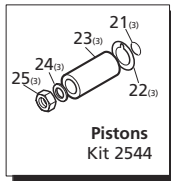

Repair Kits

Special Parts / Kits

Code	Description	Qty.
2776	Viton water seals ø15	1
2817	Kit for up to 180° F ø15 High Temp	1

Pos	Code	Description	Qty.	Pos	Code	Description	Qty.
1	960160	O-Ring ø17.86x2.62	6	40	1321190	Bearing	1
2	1260162	Valve cap (442 in/lbs)	6	41	1321080	Snap ring	1
3	1260162T	Valve Cap 1/4" threaded (442 in/lbs)	1	42	480671	Oil seal	1
4	1269050	Complete valve	6	44	180030	Bolt M8x20	4
5	880833	O-Ring ø15.54x2.62	6	57	1789209	Complete pump head	1
6	620301	Plug 1/8" G	1	60	1780340	Hollow shaft ø1"	○ 1
7	1780130	Support ring	3	61	1780920	Hollow shaft ø1"	△ 1
8	1260130	High pressure packing	3	62	1780330	Hollow shaft ø1"	■ 1
9	1780090	Piston guide	3	61	1597	Gas engine flange	1
10	1780010	Pump body	1	62	1780430	Bushing	1
11	1266740	Cap	1	67	820440	Set screw	1
12	1260790	Circlip øi52	1	71	1260250	Oil sight glass	1
13	1780550	Snap ring	1	72	1260430	Snap ring	1
14	1780490	Bearing	1	73	1780690	Contrast disc	1
15	880130	Oil cap	1	74	1140450	O-Ring ø20.24x2.62	1
16	1780050	Piston pin	3		AR64516	Oil	1
17	1780510	O-Ring	1			OIL CAPACITY - 14.6 OZ	
18	1200430	Bolt M6x16 (89 in/lbs)	6				
19	1789010	Complete cover	1				
20	1780710	Con rod - Bronze	3				
21	1780060	Guiding piston	3				
22	480480	O-Ring ø4.48x1.78	3				
23	1260091	Washer (slinger)	3				
24	1780070	Plunger	3				
25	1260100	Piston washer	3				
26	1260110	Nut M8 (106 in/lbs)	3				
27	740290	O-Ring ø14x1.78	3				
28	1980740	Plug 3/8" G	3				
30	1260460	Oil seal	3				
31	1780100	Rear piston guide	3				
32	770260	O-Ring ø23.52x1.78	3				
33	1260440	Low pressure seal	3				
34	820361	Plug 1/2" G - Brass	1				
35	180101	O-Ring ø17.5x2	1				
36	1781060	Pump head - Brass	1				
37	1381550	Washer	8				
38	1322730	Head bolt M6x60 (133 in/lbs)	8				