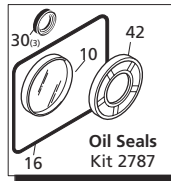

Repair Kits

Special Parts / Kits

Code	Description	Qty.
2776	Viton water seals ø15	1
2817	Kit for up to 180° F ø15 High Temp	1

Pos	Code	Description	Qty.	Pos	Code	Description	Qty.
1	960160	O-Ring ø17.86x2.62	6	40	1321190	Bearing	1
2	1260162	Valve cap (442 in/lbs)	6	41	1321080	Snap ring	1
3	1260162T	Valve Cap 1/4" threaded (442 in/lbs)	1	42	480671	Oil seal	1
4	1269050	Complete valve	6	44	180030	Bolt M8x20	4
5	880833	O-Ring ø15.54x2.62	6	57	1789209	Complete pump head	1
6	620301	Plug 1/8" G	1	60	1780340	Hollow shaft ø1"	○ 1
7	1780130	Support ring	3	61	1780920	Hollow shaft ø1"	△ 1
8	1260130	High pressure packing	3	62	1780330	Hollow shaft ø1"	■ 1
9	1780090	Piston guide	3	61	1597	Gas engine flange	1
10	1780010	Pump body	1	62	1780430	Bushing	1
11	1266740	Cap	1	67	820440	Set screw	1
12	1260790	Circlip øi52	1	71	1260250	Oil sight glass	1
13	1780550	Snap ring	1	72	1260430	Snap ring	1
14	1780490	Bearing	1	73	1780690	Contrast disc	1
15	880130	Oil cap	1	74	1140450	O-Ring ø20.24x2.62	1
16	1780050	Piston pin	3		AR64516	Oil	1
17	1780510	O-Ring	1			OIL CAPACITY - 14.6 OZ	
18	1200430	Bolt M6x16 (89 in/lbs)	6				
19	1789010	Complete cover	1				
20	1780710	Con rod - Bronze	3				
21	1780060	Guiding piston	3				
22	480480	O-Ring ø4.48x1.78	3				
23	1260091	Washer (slinger)	3				
24	1780070	Plunger	3				
25	1260100	Piston washer	3				
26	1260110	Nut M8 (106 in/lbs)	3				
27	740290	O-Ring ø14x1.78	3				
28	1980740	Plug 3/8" G	3				
30	1260460	Oil seal	3				
31	1780100	Rear piston guide	3				
32	770260	O-Ring ø23.52x1.78	3				
33	1260440	Low pressure seal	3				
34	820361	Plug 1/2" G - Brass	1				
35	180101	O-Ring ø17.5x2	1				
36	1781060	Pump head - Brass	1				
37	1381550	Washer	8				
38	1322730	Head bolt M6x60 (133 in/lbs)	8				