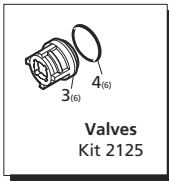

Repair Kits

Special Parts / Kits

Code	Description	Qty.
2776	Viton water seals ø15	1
2817	Kit for up to 180° F ø15 High Temp	1

Pos	Code	Description	Qty.	Pos	Code	Description	Qty.
1	960160	O-Ring ø17.86x2.62	6	40	1321190	Bearing	1
2	1260162	Valve cap (442 in/lbs)	6	41	1321080	Snap ring	1
3	1260162T	Valve Cap 1/4" threaded (442 in/lbs)	1	42	480671	Oil seal	1
4	1269050	Complete valve	6	44	180030	Bolt M8x20	4
5	880833	O-Ring ø15.54x2.62	6	57	1789209	Complete pump head	1
6	620301	Plug 1/8" G	1	60	1780340	Hollow shaft ø1"	○ 1
7	1780130	Support ring	3	61	1780920	Hollow shaft ø1"	△ 1
8	1260130	High pressure packing	3	62	1780330	Hollow shaft ø1"	■ 1
9	1780090	Piston guide	3	61	1597	Gas engine flange	1
10	1780010	Pump body	1	62	1780430	Bushing	1
11	1266740	Cap	1	67	820440	Set screw	1
12	1260790	Circlip øi52	1	71	1260250	Oil sight glass	1
13	1780550	Snap ring	1	72	1260430	Snap ring	1
14	1780490	Bearing	1	73	1780690	Contrast disc	1
15	880130	Oil cap	1	74	1140450	O-Ring ø20.24x2.62	1
16	1780050	Piston pin	3		AR64516	Oil	1
17	1780510	O-Ring	1			OIL CAPACITY - 14.6 OZ	
18	1200430	Bolt M6x16 (89 in/lbs)	6				
19	1789010	Complete cover	1				
20	1780710	Con rod - Bronze	3				
21	1780060	Guiding piston	3				
22	480480	O-Ring ø4.48x1.78	3				
23	1260091	Washer (slinger)	3				
24	1780070	Plunger	3				
25	1260100	Piston washer	3				
26	1260110	Nut M8 (106 in/lbs)	3				
27	740290	O-Ring ø14x1.78	3				
28	1980740	Plug 3/8" G	3				
30	1260460	Oil seal	3				
31	1780100	Rear piston guide	3				
32	770260	O-Ring ø23.52x1.78	3				
33	1260440	Low pressure seal	3				
34	820361	Plug 1/2" G - Brass	1				
35	180101	O-Ring ø17.5x2	1				
36	1781060	Pump head - Brass	1				
37	1381550	Washer	8				
38	1322730	Head bolt M6x60 (133 in/lbs)	8				