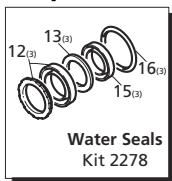

Repair Kits

Special Parts / Kits

Code	Description	Qty.
980069	Packing extractor	1
2748	Rail kit 1-1/4" - 2 Rails - 4 Bolts - 4 Washers	1

Pos	Code	Description	Qty.	Pos	Code	Description	Qty.	
1	1940260	Head bolt M10x80	(442 in/lbs)	8	37	1940410	O-Ring ϕ 132x3	1
2	650530	Lockwasher		8	38	1200430	Bolt M6x16	(89 in/lbs) 6
3	1940140	Valve cap	(602 in/lbs)	6	39	1949010	Complete cover	1
4	1940150	Ring		6	40	1780690	Contrast disc	1
5	1140450	O-Ring ϕ 20.24x2.62		12	41	1140450	O-Ring ϕ 20.24x2.62	1
6	1949050	Complete valve		6	42	820680	Seal ring	1
7	1940021	Pump head		1	43	1940560	Seal	3
8	550350	O-Ring ϕ 23.81x2.62		1	44	1940370	Rail 1-1/4"	2
9	1140300	Plug 3/4" G		1	45	1940380	Bolt	4
10	1980740	Plug 3/8" G		3	46	200231	Washer	4
11	740290	O-Ring ϕ 14x1.78		3	47	1941240	Open bearing support	1
12	1940440	Gasket w/ring		3	53	1941940	Bolt M6x60	3
13	1940430	Front piston guide		3	60	1949216	Complete pump head	1
14	1942410	Piston guide		3	75	1941270	Oil sight glass	1
15	840280	Gasket		3	76	100410	O-Ring ϕ 34.6x2.62	1
16	820490	O-Ring ϕ 34.65x1.78		3	77	1941260	Contrast disc	1
18	1340600	Washer - Copper		3	78	1941290	Seal	1
19	1942330	Piston		3	79	1380510	Lockwasher	6
21	1383190	Spacer		3	80	1381550	Con-rod bolt	6
23	1940960	Guiding piston		3				
24	1940060	Piston pin		3				
25	1941380	O-Ring ϕ 66.34x2.62		2				
26	1941390	Shim 0.05 mm	1-3					
	1941400	Shim 0.10 mm	1-3					
	1941410	Shim 0.19 mm	1-3					
	1941420	Shim 0.25 mm	1-3					
27	1949011	Side cover w/sight glass		1				
28	850370	Bolt M8x16	(217 in/lbs)	8				
29	1140410	Bearing		2				
30	1940050	Con-rod	(89 in/lbs)	3				
31	1940180	Crankshaft 24mm	■	1				
	1940520	Crankshaft 24mm	●	1				
32	650250	Key		1				
33	1941330	Pump housing		1				
34	1140370	Oil cap		1				
35	1260250	Oil sight glass		1				
36	1260430	Snap ring		1				
						AR64516	Oil	2
							OIL CAPACITY - 32 OZ	

Legend

ϕ 20	ϕ 20
For ●	For ■
XW-M15.30	XW-M21.28