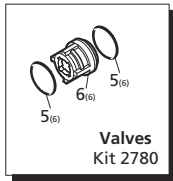

Repair Kits

Special Parts / Kits

Code	Description	Qty.
980069	Packing extractor	1
2748	Rail kit 1-1/4" - 2 Rails - 4 Bolts - 4 Washers	1

Pos	Code	Description	Qty.	Pos	Code	Description	Qty.	
1	1940260	Head bolt M10x80	(442 in/lbs)	8	37	1940410	O-Ring ϕ 132x3	1
2	650530	Lockwasher		8	38	1200430	Bolt M6x16	(89 in/lbs) 6
3	1940140	Valve cap	(602 in/lbs)	6	39	1949010	Complete cover	1
4	1940150	Ring		6	40	1780690	Contrast disc	1
5	1140450	O-Ring ϕ 20.24x2.62		12	41	1140450	O-Ring ϕ 20.24x2.62	1
6	1949050	Complete valve		6	42	820680	Seal ring	1
7	1940021	Pump head		1	43	1940560	Seal	3
8	550350	O-Ring ϕ 23.81x2.62		1	44	1940370	Rail 1-1/4"	2
9	1140300	Plug 3/4" G		1	45	1940380	Bolt	4
10	1980740	Plug 3/8" G		3	46	200231	Washer	4
11	740290	O-Ring ϕ 14x1.78		3	47	1941240	Open bearing support	1
12	1940440	Gasket w/ring		3	53	1941940	Bolt M6x60	3
13	1940430	Front piston guide		3	60	1949216	Complete pump head	1
14	1942410	Piston guide		3	75	1941270	Oil sight glass	1
15	840280	Gasket		3	76	100410	O-Ring ϕ 34.6x2.62	1
16	820490	O-Ring ϕ 34.65x1.78		3	77	1941260	Contrast disc	1
18	1340600	Washer - Copper		3	78	1941290	Seal	1
19	1942330	Piston		3	79	1380510	Lockwasher	6
21	1383190	Spacer		3	80	1381550	Con-rod bolt	6
23	1940960	Guiding piston		3				
24	1940060	Piston pin		3				
25	1941380	O-Ring ϕ 66.34x2.62		2				
26	1941390	Shim 0.05 mm	1-3					
	1941400	Shim 0.10 mm	1-3					
	1941410	Shim 0.19 mm	1-3					
	1941420	Shim 0.25 mm	1-3					
27	1949011	Side cover w/sight glass		1				
28	850370	Bolt M8x16	(217 in/lbs)	8				
29	1140410	Bearing		2				
30	1940050	Con-rod	(89 in/lbs)	3				
31	1940180	Crankshaft 24mm	■	1				
	1940520	Crankshaft 24mm	●	1				
32	650250	Key		1				
33	1941330	Pump housing		1				
34	1140370	Oil cap		1				
35	1260250	Oil sight glass		1				
36	1260430	Snap ring		1				
						AR64516	Oil	2
							OIL CAPACITY - 32 OZ	

Legend

ϕ 20	ϕ 20
For ●	For ■
XW-M15.30	XW-M21.28