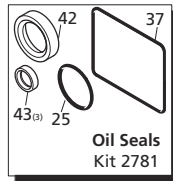

Repair Kits

Special Parts / Kits

Code	Description	Qty.
980069	Packing extractor	1
2748	Rail kit 1-1/4" - 2 Rails - 4 Bolts - 4 Washers	1

Pos	Code	Description	Qty.	Pos	Code	Description	Qty.	
1	1940260	Head bolt M10x80	(442 in/lbs)	8	37	1940410	O-Ring ϕ 132x3	1
2	650530	Lockwasher		8	38	1200430	Bolt M6x16	(89 in/lbs) 6
3	1940140	Valve cap	(602 in/lbs)	6	39	1949010	Complete cover	1
4	1940150	Ring		6	40	1780690	Contrast disc	1
5	1140450	O-Ring ϕ 20.24x2.62		12	41	1140450	O-Ring ϕ 20.24x2.62	1
6	1949050	Complete valve		6	42	820680	Seal ring	1
7	1940021	Pump head		1	43	1940560	Seal	3
8	550350	O-Ring ϕ 23.81x2.62		1	44	1940370	Rail 1-1/4"	2
9	1140300	Plug 3/4" G		1	45	1940380	Bolt	4
10	1980740	Plug 3/8" G		3	46	200231	Washer	4
11	740290	O-Ring ϕ 14x1.78		3	47	1941240	Open bearing support	1
12	1940440	Gasket w/ring		3	53	1941940	Bolt M6x60	3
13	1940430	Front piston guide		3	60	1949216	Complete pump head	1
14	1942410	Piston guide		3	75	1941270	Oil sight glass	1
15	840280	Gasket		3	76	100410	O-Ring ϕ 34.6x2.62	1
16	820490	O-Ring ϕ 34.65x1.78		3	77	1941260	Contrast disc	1
18	1340600	Washer - Copper		3	78	1941290	Seal	1
19	1942330	Piston		3	79	1380510	Lockwasher	6
21	1383190	Spacer		3	80	1381550	Con-rod bolt	6
23	1940960	Guiding piston		3				
24	1940060	Piston pin		3				
25	1941380	O-Ring ϕ 66.34x2.62		2				
26	1941390	Shim 0.05 mm	1-3					
	1941400	Shim 0.10 mm	1-3					
	1941410	Shim 0.19 mm	1-3					
	1941420	Shim 0.25 mm	1-3					
27	1949011	Side cover w/sight glass		1				
28	850370	Bolt M8x16	(217 in/lbs)	8				
29	1140410	Bearing		2				
30	1940050	Con-rod	(89 in/lbs)	3				
31	1940180	Crankshaft 24mm	■	1				
	1940520	Crankshaft 24mm	●	1				
32	650250	Key		1				
33	1941330	Pump housing		1				
34	1140370	Oil cap		1				
35	1260250	Oil sight glass		1				
36	1260430	Snap ring		1				
						AR64516	Oil	2
							OIL CAPACITY - 32 OZ	

Legend

ϕ 20	ϕ 20
For ●	For ■
XW-M15.30	XW-M21.28