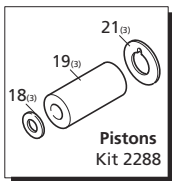

Repair Kits

Special Parts / Kits

Code	Description	Qty.
980069	Packing extractor	1
2748	Rail kit 1-1/4" - 2 Rails - 4 Bolts - 4 Washers	1

Pos	Code	Description	Qty.	Pos	Code	Description	Qty.	
1	1940260	Head bolt M10x80	(442 in/lbs)	8	37	1940410	O-Ring ϕ 132x3	1
2	650530	Lockwasher		8	38	1200430	Bolt M6x16	(89 in/lbs) 6
3	1940140	Valve cap	(602 in/lbs)	6	39	1949010	Complete cover	1
4	1940150	Ring		6	40	1780690	Contrast disc	1
5	1140450	O-Ring ϕ 20.24x2.62		12	41	1140450	O-Ring ϕ 20.24x2.62	1
6	1949050	Complete valve		6	42	820680	Seal ring	1
7	1940021	Pump head		1	43	1940560	Seal	3
8	550350	O-Ring ϕ 23.81x2.62		1	44	1940370	Rail 1-1/4"	2
9	1140300	Plug 3/4" G		1	45	1940380	Bolt	4
10	1980740	Plug 3/8" G		3	46	200231	Washer	4
11	740290	O-Ring ϕ 14x1.78		3	47	1941240	Open bearing support	1
12	1940440	Gasket w/ring		3	53	1941940	Bolt M6x60	3
13	1940430	Front piston guide		3	60	1949216	Complete pump head	1
14	1942410	Piston guide		3	75	1941270	Oil sight glass	1
15	840280	Gasket		3	76	100410	O-Ring ϕ 34.6x2.62	1
16	820490	O-Ring ϕ 34.65x1.78		3	77	1941260	Contrast disc	1
18	1340600	Washer - Copper		3	78	1941290	Seal	1
19	1942330	Piston		3	79	1380510	Lockwasher	6
21	1383190	Spacer		3	80	1381550	Con-rod bolt	6
23	1940960	Guiding piston		3				
24	1940060	Piston pin		3				
25	1941380	O-Ring ϕ 66.34x2.62		2				
26	1941390	Shim 0.05 mm	1-3					
	1941400	Shim 0.10 mm	1-3					
	1941410	Shim 0.19 mm	1-3					
	1941420	Shim 0.25 mm	1-3					
27	1949011	Side cover w/sight glass		1				
28	850370	Bolt M8x16	(217 in/lbs)	8				
29	1140410	Bearing		2				
30	1940050	Con-rod	(89 in/lbs)	3				
31	1940180	Crankshaft 24mm	■	1				
	1940520	Crankshaft 24mm	●	1				
32	650250	Key		1				
33	1941330	Pump housing		1				
34	1140370	Oil cap		1				
35	1260250	Oil sight glass		1				
36	1260430	Snap ring		1				
						AR64516	Oil	2
							OIL CAPACITY - 32 OZ	

Legend

ϕ 20	ϕ 20
For ●	For ■
XW-M15.30	XW-M21.28