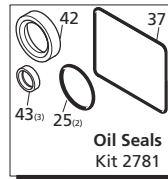

Repair Kits

Special Parts / Kits

Code	Description	Qty.
2036	Viton water seals ø28	1
980069	Packing extractor	1
2748	Rail kit 1-1/4" - 2 Rails - 4 Bolts - 4 Washers	1

Pos	Code	Description	Qty.	Pos	Code	Description	Qty.	
1	1940260	Head bolt M10x80	(442 in/lbs)	8	32	650250	Key	1
2	650530	Washer		8	33	1941330	Pump housing	1
3	1940140	Valve cap	(602 in/lbs)	6	34	1140370	Vented oil cap	1
4	1941970	Valve cap 1/4" threaded	(602 in/lbs)	1	35	1260250	Oil sight glass	1
5	1140450	Back-up ring		6	36	1260430	Snap ring	1
6	1949050	O-Ring ø20.24x2.62	12	37	1940410	O-Ring ø132x3	1	
7	1941550	Complete valve	6	38	1200430	Bolt M6x16	(89 in/lbs) 6	
8	550350	Pump head	1	39	1949010	Rear cover	1	
9	1140300	O-Ring ø23.81x2.62	1	40	1780690	Contrast disc	1	
10	1980740	Plug 3/4" G	1	41	1140450	O-Ring ø20.24x2.62	1	
11	740290	Plug 3/8" G	3	42	820680	Oil seal	1	
12	1941570	O-Ring ø14x1.78	3	43	1940560	Oil seal	3	
13	1941570	Head ring	6	44	1940370	Rail 1-1/4"	2	
14	1140280	Front plunger guide	3	45	1940380	Bolt	4	
15	820630	High & Low pressure packing	6	46	200231	Washer	4	
16	1941560	Rear plunger guide	3	47	1941240	Open bearing support	1	
17	1140490	O-Ring ø37.82x1.78	(106 in/lbs) 3	48	1949205	Complete pump head	1	
18	1940570	Nut	3	49	1941270	Oil sight glass	1	
19	1940580	Washer - Copper	3	50	100410	O-Ring ø34.6x2.62	1	
20	1140190	Piston	3	51	1941260	Contrast disc	1	
21	880840	O-Ring ø9.25x1.78	3	52	1941290	Seal	1	
22	1140160	Slinger	3	53	1380510	Con-rod bolt	6	
23	1940120	Ring	3	54	1381550	Lockwasher	6	
24	1940070	Piston rod	3					
25	1940060	Connecting rod pin	3		AR64516	Oil	2	
26	1941380	O-Ring ø66.34x2.62	2			<i>OIL CAPACITY - 32 OZ</i>		
27	1941390	Shim 0.05 mm	1-3					
28	1941400	Shim 0.10 mm	1-3					
29	1941410	Shim 0.19 mm	1-3					
30	1941420	Shim 0.25 mm	1-3					
31	1949011	Side cover w/sight glass	1					
32	850370	Bolt M8x16	(217 in/lbs) 8					
33	1140410	Bearing	2					
34	1940050	Con-rod	(89 in/lbs) 3					
35	1940160	Crankshaft 24mm	□ 1					
36	1940980	Crankshaft 24mm	○ 1					
37	1940170	Crankshaft 24mm	● 1					