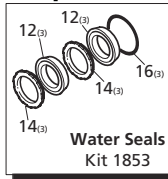

Repair Kits

Special Parts / Kits

Code	Description	Qty.
2036	Viton water seals ø28	1
980069	Packing extractor	1
2748	Rail kit 1-1/4" - 2 Rails - 4 Bolts - 4 Washers	1

Pos	Code	Description	Qty.	Pos	Code	Description	Qty.	
1	1940260	Head bolt M10x80	(442 in/lbs)	8	32	650250	Key	1
2	650530	Washer		8	33	1941330	Pump housing	1
3	1940140	Valve cap	(602 in/lbs)	6	34	1140370	Vented oil cap	1
4	1941970	Valve cap 1/4" threaded	(602 in/lbs)	1	35	1260250	Oil sight glass	1
5	1140450	Back-up ring		6	36	1260430	Snap ring	1
6	1949050	O-Ring ø20.24x2.62	12	37	1940410	O-Ring ø132x3	1	
7	1941550	Complete valve	6	38	1200430	Bolt M6x16	(89 in/lbs) 6	
8	550350	Pump head	1	39	1949010	Rear cover	1	
9	1140300	O-Ring ø23.81x2.62	1	40	1780690	Contrast disc	1	
10	1980740	Plug 3/4" G	1	41	1140450	O-Ring ø20.24x2.62	1	
11	740290	Plug 3/8" G	3	42	820680	Oil seal	1	
12	1941570	O-Ring ø14x1.78	3	43	1940560	Oil seal	3	
13	1941570	Head ring	6	44	1940370	Rail 1-1/4"	2	
14	1140280	Front plunger guide	3	45	1940380	Bolt	4	
15	820630	High & Low pressure packing	6	46	200231	Washer	4	
16	1941560	Rear plunger guide	3	47	1941240	Open bearing support	1	
17	1140490	O-Ring ø37.82x1.78	(106 in/lbs) 3	48	1949205	Complete pump head	1	
18	1940570	Nut	3	49	1941270	Oil sight glass	1	
19	1940580	Washer - Copper	3	50	100410	O-Ring ø34.6x2.62	1	
20	1140190	Piston	3	51	1941260	Contrast disc	1	
21	880840	O-Ring ø9.25x1.78	3	52	1941290	Seal	1	
22	1140160	Slinger	3	53	1380510	Con-rod bolt	6	
23	1940120	Ring	3	54	1381550	Lockwasher	6	
24	1940070	Piston rod	3					
25	1940060	Connecting rod pin	3		AR64516	Oil	2	
26	1941380	O-Ring ø66.34x2.62	2			<i>OIL CAPACITY - 32 OZ</i>		
27	1941390	Shim 0.05 mm	1-3					
28	1941400	Shim 0.10 mm	1-3					
29	1941410	Shim 0.19 mm	1-3					
30	1941420	Shim 0.25 mm	1-3					
31	1949011	Side cover w/sight glass	1					
32	850370	Bolt M8x16	(217 in/lbs) 8					
33	1140410	Bearing	2					
34	1940050	Con-rod	(89 in/lbs) 3					
35	1940160	Crankshaft 24mm	□ 1					
36	1940980	Crankshaft 24mm	○ 1					
37	1940170	Crankshaft 24mm	● 1					