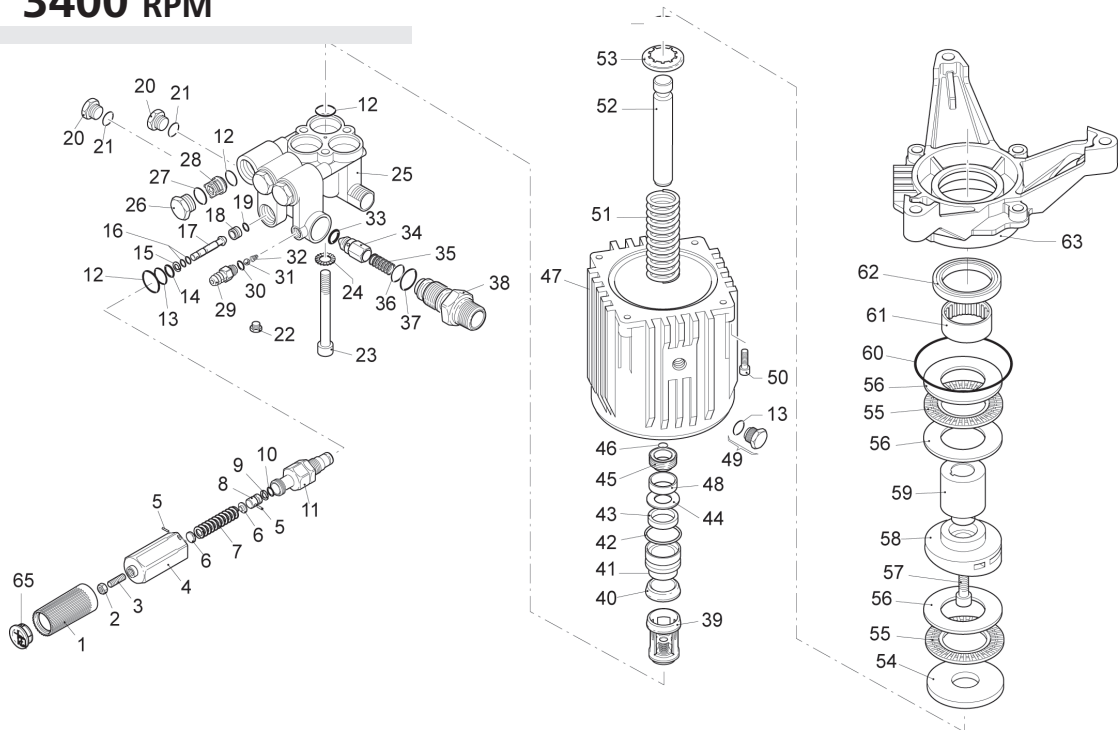

XJW 3400 RPM

Pos.	Code	Description	Qty.
1	1981780	Adjusting cap cover	1
2	1980300	Nut	1
3	1540560	Adjusting screw	1
4	1980390	Adjusting cap	1
5	1080070	Pin	2
6	1980220	Spring plate	2
7	1271070	Spring	1
8	1080041	Upper piston	1
9	1080401	Ring	1
10	1080250	O-Ring	1
11	1980210	Piston guide	1
12	880830	O-Ring	7
13	740290	O-Ring	1
14	800560	O-Ring	1
15	1271170	Back-up ring	1
16	1080190	O-Ring	2
17	1271160	Lower piston	1
18	1980200	Piston seat	1
19	1470210	O-Ring	1
20	880581	Plug 1/4G	2
21	820510	O-Ring	2
22	620301	Plug	1
23	1980310	Head bolt (443 in/lbs)	3
24	650530	Washer	3
25	1980020	Pump head	1
26	1260162	Valve cap (443 in/lbs)	3
27	960160	O-Ring	3
28	1269050	Discharge valve	6
29	1560490	Injector barb	1
30	480480	O-Ring	1
31	1250280	Ball	1
32	1560520	Spring	1
33	1460430	O-Ring	1
34	1540170	Shutter valve	1
35	1080091	Spring	1
36	394280	O-Ring	1
37	1200690	O-Ring	1
38	1270140	Chemical injector	1
39	1989050	Inlet valve	3
40	1342761	High pressure packing	3
41	1980180	Piston guide	3

Pos.	Code	Description	Qty.
42	770130	O-Ring	3
43	1260440	Low pressure seal	3
44	1980170	Seal retainer	3
45	1980410	Oil seal	3
46	770090	O-Ring	1
47	1980010	Crankcase body	1
48	740290	O-Ring	3
49	1980740	Plug	1
50	180030	Bolt (228 in/lbs)	4
51	1981140	Plunger spring	3
52	1980140	Plunger	○□▽3
53	1980150	Plunger spring retainer	3
54	1980130	Plunger plate	1
55	1980250	Thrust bearing	2
56	1980240	Bearing race	3
57	850370	Bolt	1
58	1980080	Wobble plate	○1
58	1980070	Wobble plate	□1
58	1980060	Wobble plate	▽1
59	1980440	Crankshaft	1
60	1980340	O-Ring	1
61	1980230	Roller bearing	1
62	480671	Oil seal	1
63	1982200	Flange	1
65	1981770	Adjusting cap plug	1