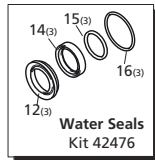

Repair Kits

Pos	Code	Description	Qty	Pos	Code	Description	Qty	Legend		
1	3200110	Plug	(216 in/lbs) 6	37	2760280	O-Ring	1	For ○	For ●	For ◆
2	1200690	O-Ring	6	38	3200030	Rear cover	1	RCV2G25E	RCV3G25E	RCV2G25D
3	2769050	Complete valve	(92 in/lbs) 6	39	820510	O-Ring	1			
4	800410	Screw	8	40	880581	Plug	1	For ■	For ⚡	For ★
5	1381550	Washer	8	41	3200220	Screw	4	RCV25G27D	RCV3G25D	RCV35G25
6	3200020	Head	1	44	3201200	Crankshaft - Solid Shaft	○1			
7	180101	O-Ring	1	44	3200860	Crankshaft - Solid Shaft	●1			
8	820361	Plug	(354 in/lbs) 1	44	3201180	Crankshaft - Solid Shaft	◆1			
9	740290	O-Ring	1	44	3201170	Crankshaft - Hollow Shaft	■1			
10	1980740	Plug	(221 in/lbs) 1	44	3200350	Crankshaft - Hollow Shaft	⚡1			
11	1780140	Ring	3	44	3200340	Crankshaft - Hollow Shaft	★1			
12	1780720	Gasket	3	42	3200330	Key	1			
13	3200130	Piston guide	3	43	2760350	Bearing	1			
14	3200142	Gasket	3	45	480671	Seal	1			
15	3200260	Ring	3	46	320210	Base	2			
16	770260	O-Ring	3	47	1322640	Washer	4			
17	3200120	Piston guide	3	48	850250	Screw	4			
18	3200010	Pump body	1	77	1579	Flange (F7)	1			
19	1780490	Bearing	1	77	1584	Flange (F8)	1			
20	1260790	Snap ring	2	78	1200430	Screw	4			
21	1780550	Snap ring	1							
22	395081	O-Ring	1							
23	3200090	Disc	1							
24	3200080	Oil indicator	1							
25	3200070	Cover	1							
26	1200430	Screw	(92 in/lbs) 8							
27	880130	Oil cap	1							
28	1260110	Nut	(106 in/lbs) 3							
29	1260100	Washer	3							
30	1260210	Piston guide	3							
31	1260091	Spacer	3							
32	1260460	Seal	3							
33	480480	O-Ring	3							
34	3200060	Piston guide	3							
35	3200040	Conrod	3							
36	1780050	Conrod pin	3							
					AR64516	Oil	2			
						OIL CAPACITY - 9.81 OZ				