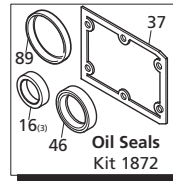

Special Parts / Kits

Code	Description	Qty.
2029	Viton water seals ø15	1
2030	Viton water seals ø18	1
2815	Kit for up to 180° F ø15 High Temp	1
2816	Kit for up to 180° F ø18 High Temp	1
1836	Rail Kit - 3/8" - 2 Rails & 4 Bolts	1
1836H	Rail Kit - 1-1/2" - 2 Rails & 4 Bolts	1

Pos	Code	Description	Qty.	Pos	Code	Description	Qty.
1	1322730	Head bolt M6x60	(137 in/lbs) 6	31	1260760	Bolt M5x20	(48 in/lbs) 6
2	620301	Plug 1/8" G	1	32	1269101	Rear cover	Low 1
3	1260250	Oil sight glass	1	32	1329010	Rear cover	High 1
4	1260430	Snap ring	1	36	1260060	Con rod - Aluminum	3
5	1780690	Contrast disc	1	36	1320140	Con rod - Bronze	3
6	1140450	O-Ring ø20.24x2.62	1	37	1260040	Gasket	1
7	1260162	Valve cap	(300 in/lbs) 6	38	740290	O-Ring ø14x1.78	2
7	1260162T	Valve Cap 1/4" threaded	(300 in/lbs) 1	39	1980740	Plug 3/8" G Brass	2
8	1260163	Valve Cap 1/8" threaded	(300 in/lbs) 1	40	1320022	Pump head - Brass	□ 1
8	960160	O-Ring ø17.86x2.62	6	40	1320020	Pump head - Brass	■ 1
9	1269050	Complete valve	6	41	180101	O-Ring ø17.5x2	1
10	880830	O-Ring ø15.54x2.62	6	42	820361	Plug 1/2" G Brass	1
11	1260140	Support ring reducer brass	ø15 □ 3	43	1260180	Crankshaft 24mm	① 1
11	1260141	Support ring reducer plastic	ø15 □ 3	43	1260200	Crankshaft 24mm	③ 1
12	1520120	Support ring	ø15 □ 3	44	1380520	Key	1
13	1320340	Support ring	ø18 3	45	1320370	Bearing	1
12	1271650	High pressure packing	ø15 3	46	1260750	Oil seal	1
13	1260220	High pressure packing	ø18 3	47	1260470	Bolt M8x10	4
13	1260151	Piston guide	ø15 3	48	1263890	Rail 1-1/2"	2
14	1320351	Piston guide	ø18 3	48	1260830	Rail 3/8"	2
14	1260420	O-Ring ø26.70x1.78	3	83	1260790	Circlip øi52	1
15	1260440	Low pressure seal	ø15 3	85	1381550	Washer	6
15	1260450	Low pressure seal	ø18 3	89	1266740	Cap	1
16	1260460	Oil seal	3		AR64516	Oil	1
19	1260790	Circlip øi52	1				
20	1320370	Bearing	1				
21	1320330	Bushing	1				
22	1320010	Pump housing	1				
23	880130	Vented oil cap	1				
24	1260110	Nut	(106 in/lbs) 3				
25	1260100	Washer 8x13x0.50	3				
26	1260120	Plunger	ø15 3				
26	1260210	Plunger	ø18 3				
27	480480	O-Ring ø4.48x1.78	3				
28	1260091	Washer (slinger)	3				
29	1260070	Plunger rod	3				
30	1260080	Plunger rod pin	3				

Legend		
ø 15	ø 18	ø 18
For ○	For ▼	For ■
XT8.12A③	XT11.11③	XT9.14①
		XT11.14③
For □		
XT8.12③		
XT8.14③