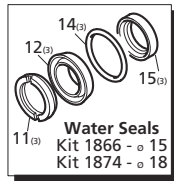

Special Parts / Kits

Code	Description	Qty.
2029	Viton water seals ø15	1
2030	Viton water seals ø18	1
2815	Kit for up to 180° F ø15 High Temp	1
2816	Kit for up to 180° F ø18 High Temp	1
1836	Rail Kit - 3/8" - 2 Rails & 4 Bolts	1
1836H	Rail Kit - 1-1/2" - 2 Rails & 4 Bolts	1

Pos	Code	Description	Qty.	Pos	Code	Description	Qty.
1	1322730	Head bolt M6x60	(137 in/lbs) 6	31	1260760	Bolt M5x20	(48 in/lbs) 6
2	620301	Plug 1/8" G	1	32	1269101	Rear cover	Low 1
3	1260250	Oil sight glass	1	32	1329010	Rear cover	High 1
4	1260430	Snap ring	1	36	1260060	Con rod - Aluminum	3
5	1780690	Contrast disc	1	36	1320140	Con rod - Bronze	3
6	1140450	O-Ring ø20.24x2.62	1	37	1260040	Gasket	1
7	1260162	Valve cap	(300 in/lbs) 6	38	740290	O-Ring ø14x1.78	2
7	1260162T	Valve Cap 1/4" threaded	(300 in/lbs) 1	39	1980740	Plug 3/8" G Brass	2
8	1260163	Valve Cap 1/8" threaded	(300 in/lbs) 1	40	1320022	Pump head - Brass	□ 1
8	960160	O-Ring ø17.86x2.62	6	40	1320020	Pump head - Brass	■ 1
9	1269050	Complete valve	6	41	180101	O-Ring ø17.5x2	1
10	880830	O-Ring ø15.54x2.62	6	42	820361	Plug 1/2" G Brass	1
11	1260140	Support ring reducer brass	ø15 □ 3	43	1260180	Crankshaft 24mm	① 1
11	1260141	Support ring reducer plastic	ø15 □ 3	43	1260200	Crankshaft 24mm	③ 1
12	1520120	Support ring	ø15 □ 3	44	1380520	Key	1
13	1320340	Support ring	ø18 3	45	1320370	Bearing	1
12	1271650	High pressure packing	ø15 3	46	1260750	Oil seal	1
13	1260220	High pressure packing	ø18 3	47	1260470	Bolt M8x10	4
13	1260151	Piston guide	ø15 3	48	1263890	Rail 1-1/2"	2
14	1320351	Piston guide	ø18 3	48	1260830	Rail 3/8"	2
14	1260420	O-Ring ø26.70x1.78	3	83	1260790	Circlip øi52	1
15	1260440	Low pressure seal	ø15 3	85	1381550	Washer	6
15	1260450	Low pressure seal	ø18 3	89	1266740	Cap	1
16	1260460	Oil seal	3		AR64516	Oil	1
19	1260790	Circlip øi52	1				
20	1320370	Bearing	1				
21	1320330	Bushing	1				
22	1320010	Pump housing	1				
23	880130	Vented oil cap	1				
24	1260110	Nut	(106 in/lbs) 3				
25	1260100	Washer 8x13x0.50	3				
26	1260120	Plunger	ø15 3				
26	1260210	Plunger	ø18 3				
27	480480	O-Ring ø4.48x1.78	3				
28	1260091	Washer (slinger)	3				
29	1260070	Plunger rod	3				
30	1260080	Plunger rod pin	3				

Legend		
ø 15	ø 18	ø 18
For ○	For ▼	For ■
XT8.12A③	XT11.11③	XT9.14①
		XT11.14③
For □		
XT8.12③		
XT8.14③