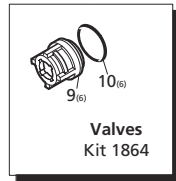

Special Parts / Kits

Code	Description	Qty.
2029	Viton water seals ø15	1
2030	Viton water seals ø18	1
2815	Kit for up to 180° F ø15 High Temp	1
2816	Kit for up to 180° F ø18 High Temp	1
1836	Rail Kit - 3/8" - 2 Rails & 4 Bolts	1
1836H	Rail Kit - 1-1/2" - 2 Rails & 4 Bolts	1

Pos	Code	Description	Qty.	Pos	Code	Description	Qty.
1	1322730	Head bolt M6x60	(137 in/lbs) 6	31	1260760	Bolt M5x20	(48 in/lbs) 6
2	620301	Plug 1/8" G	1	32	1269101	Rear cover	Low 1
3	1260250	Oil sight glass	1	32	1329010	Rear cover	High 1
4	1260430	Snap ring	1	36	1260060	Con rod - Aluminum	3
5	1780690	Contrast disc	1	36	1320140	Con rod - Bronze	3
6	1140450	O-Ring ø20.24x2.62	1	37	1260040	Gasket	1
7	1260162	Valve cap	(300 in/lbs) 6	38	740290	O-Ring ø14x1.78	2
7	1260162T	Valve Cap 1/4" threaded	(300 in/lbs) 1	39	1980740	Plug 3/8" G Brass	2
8	1260163	Valve Cap 1/8" threaded	(300 in/lbs) 1	40	1320022	Pump head - Brass	□ 1
8	960160	O-Ring ø17.86x2.62	6	40	1320020	Pump head - Brass	■ 1
9	1269050	Complete valve	6	41	180101	O-Ring ø17.5x2	1
10	880830	O-Ring ø15.54x2.62	6	42	820361	Plug 1/2" G Brass	1
11	1260140	Support ring reducer brass	ø15 □ 3	43	1260180	Crankshaft 24mm	① 1
11	1260141	Support ring reducer plastic	ø15 □ 3	43	1260200	Crankshaft 24mm	③ 1
12	1520120	Support ring	ø15 □ 3	44	1380520	Key	1
13	1320340	Support ring	ø18 3	45	1320370	Bearing	1
12	1271650	High pressure packing	ø15 3	46	1260750	Oil seal	1
13	1260220	High pressure packing	ø18 3	47	1260470	Bolt M8x10	4
13	1260151	Piston guide	ø15 3	48	1263890	Rail 1-1/2"	2
14	1320351	Piston guide	ø18 3	48	1260830	Rail 3/8"	2
14	1260420	O-Ring ø26.70x1.78	3	83	1260790	Circlip øi52	1
15	1260440	Low pressure seal	ø15 3	85	1381550	Washer	6
15	1260450	Low pressure seal	ø18 3	89	1266740	Cap	1
16	1260460	Oil seal	3		AR64516	Oil	1
19	1260790	Circlip øi52	1				
20	1320370	Bearing	1				
21	1320330	Bushing	1				
22	1320010	Pump housing	1				
23	880130	Vented oil cap	1				
24	1260110	Nut	(106 in/lbs) 3				
25	1260100	Washer 8x13x0.50	3				
26	1260120	Plunger	ø15 3				
26	1260210	Plunger	ø18 3				
27	480480	O-Ring ø4.48x1.78	3				
28	1260091	Washer (slinger)	3				
29	1260070	Plunger rod	3				
30	1260080	Plunger rod pin	3				

Legend		
ø 15	ø 18	ø 18
For ○	For ▼	For ■
XT8.12A③	XT11.11③	XT9.14①
		XT11.14③
For □		
XT8.12③		
XT8.14③