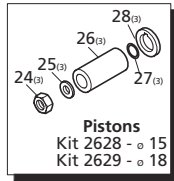

Special Parts / Kits

Code	Description	Qty.
2029	Viton water seals ø15	1
2030	Viton water seals ø18	1
2815	Kit for up to 180° F ø15 High Temp	1
2816	Kit for up to 180° F ø18 High Temp	1
1836	Rail Kit - 3/8" - 2 Rails & 4 Bolts	1
1836H	Rail Kit - 1-1/2" - 2 Rails & 4 Bolts	1

Pos	Code	Description	Qty.	Pos	Code	Description	Qty.
1	1322730	Head bolt M6x60	(137 in/lbs) 6	31	1260760	Bolt M5x20	(48 in/lbs) 6
2	620301	Plug 1/8" G	1	32	1269101	Rear cover	Low 1
3	1260250	Oil sight glass	1	32	1329010	Rear cover	High 1
4	1260430	Snap ring	1	36	1260060	Con rod - Aluminum	3
5	1780690	Contrast disc	1	36	1320140	Con rod - Bronze	3
6	1140450	O-Ring ø20.24x2.62	1	37	1260040	Gasket	1
7	1260162	Valve cap	(300 in/lbs) 6	38	740290	O-Ring ø14x1.78	2
7	1260162T	Valve Cap 1/4" threaded	(300 in/lbs) 1	39	1980740	Plug 3/8" G Brass	2
8	1260163	Valve Cap 1/8" threaded	(300 in/lbs) 1	40	1320022	Pump head - Brass	□ 1
8	960160	O-Ring ø17.86x2.62	6	40	1320020	Pump head - Brass	■ 1
9	1269050	Complete valve	6	41	180101	O-Ring ø17.5x2	1
10	880830	O-Ring ø15.54x2.62	6	42	820361	Plug 1/2" G Brass	1
11	1260140	Support ring reducer brass	ø15 □ 3	43	1260180	Crankshaft 24mm	① 1
11	1260141	Support ring reducer plastic	ø15 □ 3	43	1260200	Crankshaft 24mm	③ 1
12	1520120	Support ring	ø15 □ 3	44	1380520	Key	1
13	1320340	Support ring	ø18 3	45	1320370	Bearing	1
12	1271650	High pressure packing	ø15 3	46	1260750	Oil seal	1
13	1260220	High pressure packing	ø18 3	47	1260470	Bolt M8x10	4
13	1260151	Piston guide	ø15 3	48	1263890	Rail 1-1/2"	2
14	1320351	Piston guide	ø18 3	48	1260830	Rail 3/8"	2
14	1260420	O-Ring ø26.70x1.78	3	83	1260790	Circlip øi52	1
15	1260440	Low pressure seal	ø15 3	85	1381550	Washer	6
15	1260450	Low pressure seal	ø18 3	89	1266740	Cap	1
16	1260460	Oil seal	3		AR64516	Oil	1
19	1260790	Circlip øi52	1				
20	1320370	Bearing	1				
21	1320330	Bushing	1				
22	1320010	Pump housing	1				
23	880130	Vented oil cap	1				
24	1260110	Nut	(106 in/lbs) 3				
25	1260100	Washer 8x13x0.50	3				
26	1260120	Plunger	ø15 3				
26	1260210	Plunger	ø18 3				
27	480480	O-Ring ø4.48x1.78	3				
28	1260091	Washer (slinger)	3				
29	1260070	Plunger rod	3				
30	1260080	Plunger rod pin	3				

Legend		
ø 15	ø 18	ø 18
For ○	For ▼	For ■
XT8.12A③	XT11.11③	XT9.14①
		XT11.14③
For □		
XT8.12③		
XT8.14③