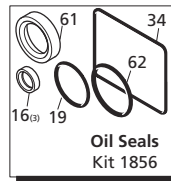

Repair Kits

Special Parts / Kits

Code	Description	Qty.
2809	Viton water seals ø18	1
2819	Kit for up to 180° F ø18 High Temp	1

Pos	Code	Description	Qty.	Pos	Code	Description	Qty.
1	960160	O-Ring ø17.86x2.62	6	40	1380120	Shim 0.10 mm	1-3
2	960090	Valve cap - Brass (478 in/lbs) ○● 6	6	41	1380130	Shim 0.20 mm	1-3
3	960850	Valve cap - SS (478 in/lbs) ■◆◆ 6	6	42	1380530	Shim 0.25 mm	1-3
4	960090T	Valve cap - 1/4" threaded - Brass (478 in/lbs)	1	43	1382810	Shim 0.05 mm	1-3
5	960850T	Valve cap - 1/4" threaded - SS (478 in/lbs)	1	44	740290	O-Ring ø14x1.78	3
6	889052	Complete valve	6	45	1980740	Plug 3/8" G - Brass	2
7	880830	O-Ring ø15.54x2.62	6	46	1980740	Plug 3/8" G - Brass	○●■ 1
8	880581	Plug 1/4" G - Brass	○●■ 2	47	1981180	Plug 3/8" G - NP	■◆◆ 1
9	1380690	Plug 1/4" G - NP	■◆◆ 2	48	180101	O-Ring ø17.5x2	1
10	820510	O-Ring ø10.82x1.78	2	49	820361	Plug 1/2" G - Brass	○●■ 1
11	960110	Support ring	3	50	960870	Plug 1/2" G - NP	■◆◆ 1
12	880320	High pressure packing	3	51	1381071	Pump head - Brass	○●■ 1
13	1380090	Piston guide	3	52	1381070	Pump head - NP	■◆◆ 1
14	961240	O-Ring ø31.47x1.78	3	53	820150	Head bolt M8x70 (217 in/lbs)	8
15	880330	Gasket	3	54	1380320	Bearing	1
16	1383130	Oil seal	3	55	621170	Oil seal	1
17	850370	Bolt M8x16 (217 in/lbs)	8	56	1380220	O-Ring ø72.75x1.78	1
18	1380050	Closed bearing support	1	57	2280140	Hollow shaft ø1	○■ 1
19	640030	O-Ring ø59.99x2.62	2	58	2280130	Hollow shaft ø1	●■◆ 1
20	2280240	Bearing	1	59	2280590	Hollow shaft ø1	◆ 1
21	1382770	Pump housing	1	60	2280600	Hollow shaft ø1	■ 1
22	880130	Vented oil cap	1	61	1597	Gas engine flange F24	■ 1
23	962010	Nut M8 (106 in/lbs)	3	62	1381850	Washer	8
24	962000	Washer ø8.1	3	63	820440	Set screw M6x6	1
25	1380940	Ceramic piston	3	64	1080401	Back-up ring	3
26	1380950	Slinger	3	65	2289208	Complete pump head	○● 1
27	600180	O-Ring ø7.66x1.78	3	66	2289209	Complete pump head	■ 1
28	1380920	Guiding piston	3	67	2289221	Complete pump head	■◆◆ 1
29	1380060	Piston pin	3	68	1260250	Oil sight glass	1
30	1383020	Con rod - Bronze	3	69	1260430	Snap ring	1
31	1383050	Con rod - Aluminum	3	70	1780690	Contrast disc	1
32	1780510	O-Ring	1	71	1140450	O-Ring ø20.24x2.62	1
33	1789010	Complete cover	1				
34	1343510	Bolt M6x14 (89 in/lbs)	6				