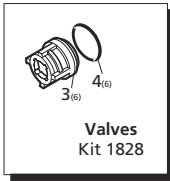

Repair Kits

Special Parts / Kits

Code	Description	Qty.
2809	Viton water seals ø18	1
2819	Kit for up to 180° F ø18 High Temp	1

Pos	Code	Description	Qty.	Pos	Code	Description	Qty.
1	960160	O-Ring ø17.86x2.62	6	40	1380120	Shim 0.10 mm	1-3
2	960090	Valve cap - Brass (478 in/lbs) ○● 6	6	41	1380130	Shim 0.20 mm	1-3
3	960850	Valve cap - SS (478 in/lbs) ■◆◆ 6	6	42	1380530	Shim 0.25 mm	1-3
4	960090T	Valve cap - 1/4" threaded - Brass (478 in/lbs)	1	43	1382810	Shim 0.05 mm	1-3
5	960850T	Valve cap - 1/4" threaded - SS (478 in/lbs)	1	44	740290	O-Ring ø14x1.78	3
6	889052	Complete valve	6	45	1980740	Plug 3/8" G - Brass	2
7	880830	O-Ring ø15.54x2.62	6	46	1980740	Plug 3/8" G - Brass	○●■ 1
8	880581	Plug 1/4" G - Brass	○●■ 2	47	1981180	Plug 3/8" G - NP	■◆◆ 1
9	1380690	Plug 1/4" G - NP	■◆◆ 2	48	180101	O-Ring ø17.5x2	1
10	820510	O-Ring ø10.82x1.78	2	49	820361	Plug 1/2" G - Brass	○●■ 1
11	960110	Support ring	3	50	960870	Plug 1/2" G - NP	■◆◆ 1
12	880320	High pressure packing	3	51	1381071	Pump head - Brass	○●■ 1
13	1380090	Piston guide	3	52	1381070	Pump head - NP	■◆◆ 1
14	961240	O-Ring ø31.47x1.78	3	53	820150	Head bolt M8x70 (217 in/lbs)	8
15	880330	Gasket	3	54	1380320	Bearing	1
16	1383130	Oil seal	3	55	621170	Oil seal	1
17	850370	Bolt M8x16 (217 in/lbs)	8	56	1380220	O-Ring ø72.75x1.78	1
18	1380050	Closed bearing support	1	57	2280140	Hollow shaft ø1	○■ 1
19	640030	O-Ring ø59.99x2.62	2	58	2280130	Hollow shaft ø1	●■◆ 1
20	2280240	Bearing	1	59	2280590	Hollow shaft ø1	◆ 1
21	1382770	Pump housing	1	60	2280600	Hollow shaft ø1	■ 1
22	880130	Vented oil cap	1	61	1597	Gas engine flange F24	■ 1
23	962010	Nut M8 (106 in/lbs)	3	62	1381850	Washer	8
24	962000	Washer ø8.1	3	63	820440	Set screw M6x6	1
25	1380940	Ceramic piston	3	64	1080401	Back-up ring	3
26	1380950	Slinger	3	65	2289208	Complete pump head	○● 1
27	600180	O-Ring ø7.66x1.78	3	66	2289209	Complete pump head	■ 1
28	1380920	Guiding piston	3	67	2289221	Complete pump head	■◆◆ 1
29	1380060	Piston pin	3	68	1260250	Oil sight glass	1
30	1383020	Con rod - Bronze	3	69	1260430	Snap ring	1
31	1383050	Con rod - Aluminum	3	70	1780690	Contrast disc	1
32	1780510	O-Ring	1	71	1140450	O-Ring ø20.24x2.62	1
33	1789010	Complete cover	1				
34	1343510	Bolt M6x14 (89 in/lbs)	6				