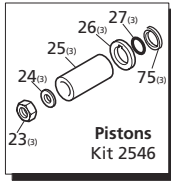

Repair Kits

Special Parts / Kits

Code	Description	Qty.
2809	Viton water seals ø18	1
2819	Kit for up to 180° F ø18 High Temp	1

Pos	Code	Description	Qty.	Pos	Code	Description	Qty.
1	960160	O-Ring ø17.86x2.62	6	40	1380120	Shim 0.10 mm	1-3
2	960090	Valve cap - Brass (478 in/lbs) ○● 6	6	41	1380130	Shim 0.20 mm	1-3
3	960850	Valve cap - SS (478 in/lbs) ■◆◆ 6	6	42	1380530	Shim 0.25 mm	1-3
4	960090T	Valve cap - 1/4" threaded - Brass (478 in/lbs)	1	43	1382810	Shim 0.05 mm	1-3
5	960850T	Valve cap - 1/4" threaded - SS (478 in/lbs)	1	44	740290	O-Ring ø14x1.78	3
6	889052	Complete valve	6	45	1980740	Plug 3/8" G - Brass	2
7	880830	O-Ring ø15.54x2.62	6	46	1980740	Plug 3/8" G - Brass	○●■ 1
8	880581	Plug 1/4" G - Brass	○●■ 2	47	1981180	Plug 3/8" G - NP	■◆◆ 1
9	1380690	Plug 1/4" G - NP	■◆◆ 2	48	180101	O-Ring ø17.5x2	1
10	820510	O-Ring ø10.82x1.78	2	49	820361	Plug 1/2" G - Brass	○●■ 1
11	960110	Support ring	3	50	960870	Plug 1/2" G - NP	■◆◆ 1
12	880320	High pressure packing	3	51	1381071	Pump head - Brass	○●■ 1
13	1380090	Piston guide	3	52	1381070	Pump head - NP	■◆◆ 1
14	961240	O-Ring ø31.47x1.78	3	53	820150	Head bolt M8x70 (217 in/lbs)	8
15	880330	Gasket	3	54	1380320	Bearing	1
16	1383130	Oil seal	3	55	621170	Oil seal	1
17	850370	Bolt M8x16 (217 in/lbs)	8	56	1380220	O-Ring ø72.75x1.78	1
18	1380050	Closed bearing support	1	57	2280140	Hollow shaft ø1	○■ 1
19	640030	O-Ring ø59.99x2.62	2	58	2280130	Hollow shaft ø1	●■◆ 1
20	2280240	Bearing	1	59	2280590	Hollow shaft ø1	◆ 1
21	1382770	Pump housing	1	60	2280600	Hollow shaft ø1	■ 1
22	880130	Vented oil cap	1	61	1597	Gas engine flange F24	■ 1
23	962010	Nut M8 (106 in/lbs)	3	62	1381850	Washer	8
24	962000	Washer ø8.1	3	63	820440	Set screw M6x6	1
25	1380940	Ceramic piston	3	64	1080401	Back-up ring	3
26	1380950	Slinger	3	65	2289208	Complete pump head	○● 1
27	600180	O-Ring ø7.66x1.78	3	66	2289209	Complete pump head	■ 1
28	1380920	Guiding piston	3	67	2289221	Complete pump head	■◆◆ 1
29	1380060	Piston pin	3	68	1260250	Oil sight glass	1
30	1383020	Con rod - Bronze	3	69	1260430	Snap ring	1
31	1383050	Con rod - Aluminum	3	70	1780690	Contrast disc	1
32	1780510	O-Ring	1	71	1140450	O-Ring ø20.24x2.62	1
33	1789010	Complete cover	1				
34	1343510	Bolt M6x14 (89 in/lbs)	6				