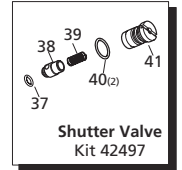

Repair Kits

Pos	Code	Description	Qty.	Pos	Code	Description	Qty.	Legend
1	1060120	Nut M6	1	42	2840261	Outlet extension	1	SRMW22G26D
2	392840	Grub screw M6x16	1	43	2840060	Spring	3	
3	2760480	Handle insert	1	44	2840040	Piston	3	
4	1980220	Plate spring	2	45	2840050	Ring	3	
5	2760410	Spring	1	46	1980130	Thrust washer	1	
6	2841140	Valve piston	1	47	1980250	Bearing	1	
7	2260100	O-Ring ø6.02x2.62	1	48	1980240	Thrust washer	1	
8	660190	O-Ring ø6.07x1.78	1	49	2840690	Hollow shaft	1	
9	2760210	Ring	1	50	1982360	Rear bearing	1	
10	2840750	Piston guide	1	51	161050	Circlip øi72	1	
11	740290	O-Ring ø14x1.78	5	52	2840310	Seal	1	
12	820510	O-Ring ø10.82x1.78	1	55	2840890	O-Ring ø14x2	2	
13	2840760	By-pass jet	1	56	600180	O-Ring ø7.66x1.78	1	
14	2841080	Seat	1	57	42501	Complete head	1	
15	1470210	O-Ring ø9x1	1					
17	1982520	Hose nipple	1					
18	480480	O-Ring ø4.48x1.78	1	AR64545	Oil	1		
19	1250280	Ball	1					
20	1560520	Spring	1					
21	2840830	Screw	1					
25	2841250	Plug	(221 in/lbs) 3					
26	2849052	Complete valve	6					
27	2849007	Pump head - Aluminum	1					
28	2200141	Gasket	3					
29	2840561	Bushing	3					
30	1683500	Seal	3					
31	2841240	Plug 3/8" G Plastic	1					
32	2840010	Pump housing	1					
33	380410	Head bolt M8x40	(221 in/lbs) 3					
34	2841220	Suction fitting 3/4" NH	1					
35	2840251	Suction extension	1					
36	1266330	Inlet filter	1					
37	1460431	O-Ring ø4x2.5	1					
38	2841460	Jet	1					
39	1080091	Spring	1					
40	800560	O-Ring ø8.73x1.78	2					
41	2841470	Detergent injector	1					