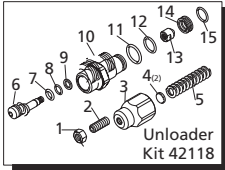

Repair Kits

Pos	Code	Description	Qty.	Pos	Code	Description	Qty.	Legend
1	1060120	Nut M6	1	42	2840261	Outlet extension	1	SRMW22G26D
2	392840	Grub screw M6x16	1	43	2840060	Spring	3	
3	2760480	Handle insert	1	44	2840040	Piston	3	
4	1980220	Plate spring	2	45	2840050	Ring	3	
5	2760410	Spring	1	46	1980130	Thrust washer	1	
6	2841140	Valve piston	1	47	1980250	Bearing	1	
7	2260100	O-Ring ø6.02x2.62	1	48	1980240	Thrust washer	1	
8	660190	O-Ring ø6.07x1.78	1	49	2840690	Hollow shaft	1	
9	2760210	Ring	1	50	1982360	Rear bearing	1	
10	2840750	Piston guide	1	51	161050	Circlip øi72	1	
11	740290	O-Ring ø14x1.78	5	52	2840310	Seal	1	
12	820510	O-Ring ø10.82x1.78	1	55	2840890	O-Ring ø14x2	2	
13	2840760	By-pass jet	1	56	600180	O-Ring ø7.66x1.78	1	
14	2841080	Seat	1	57	42501	Complete head	1	
15	1470210	O-Ring ø9x1	1					
17	1982520	Hose nipple	1					
18	480480	O-Ring ø4.48x1.78	1	AR64545	Oil	1		
19	1250280	Ball	1					
20	1560520	Spring	1					
21	2840830	Screw	1					
25	2841250	Plug	(221 in/lbs) 3					
26	2849052	Complete valve	6					
27	2849007	Pump head - Aluminum	1					
28	2200141	Gasket	3					
29	2840561	Bushing	3					
30	1683500	Seal	3					
31	2841240	Plug 3/8" G Plastic	1					
32	2840010	Pump housing	1					
33	380410	Head bolt M8x40	(221 in/lbs) 3					
34	2841220	Suction fitting 3/4" NH	1					
35	2840251	Suction extension	1					
36	1266330	Inlet filter	1					
37	1460431	O-Ring ø4x2.5	1					
38	2841460	Jet	1					
39	1080091	Spring	1					
40	800560	O-Ring ø8.73x1.78	2					
41	2841470	Detergent injector	1					