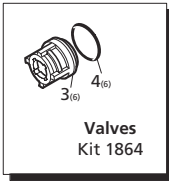

Repair Kits

Special Parts / Kits

Code	Description	Qty.
2776	Viton water seals ø15	1
2777	Viton water seals ø18	1
2729	Rail Kit - 5/8" - 2 Rails & 4 Bolts	1
2633	Rail Kit - 1-3/4" - 2 Rails & 4 Bolts	1
2633H	Rail Kit - 2-5/8" - 2 Rails & 4 Bolts	1

AR64516 Oil 1
OIL CAPACITY - 14.5 OZ

Legend		
ø 15	ø 18	ø 18
For ○	For ▲	For ■
XM11.17	XM13.17	XM15.15