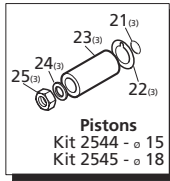

Special Parts / Kits

Code	Description	Qty.
2776	Viton water seals ø15	1
2777	Viton water seals ø18	1
2729	Rail Kit - 5/8" - 2 Rails & 4 Bolts	1
2633	Rail Kit - 1-3/4" - 2 Rails & 4 Bolts	1
2633H	Rail Kit - 2-5/8" - 2 Rails & 4 Bolts	1

Pos	Code	Description	Qty.	Pos	Code	Description	Qty.
1	960160	O-Ring ø17.86x2.62	6	30	1260460	Oil seal	3
2	1260162	Valve cap (442 in/lbs)	6	31	1780100	Rear piston guide ø15	3
3	1260162T	Valve Cap 1/4" threaded(442 in/lbs)	1	31	1780120	Rear piston guide ø18	3
4	1269050	Complete valve	6	32	770260	O-Ring ø23.52x1.78	3
5	880830	O-Ring ø15.54x2.62	6	33	1260440	Low pressure seal ø15	3
6	620301	Plug 1/8" G	1	33	1260450	Low pressure seal ø18	3
7	1780130	Support ring ø15	3	34	820361	Plug 1/2" G - Brass	3
8	1780140	Support ring ø18	3	35	180101	O-Ring ø17.5x2	1
9	1260130	High pressure packing ø15	3	36	1780020	Pump head	1
10	1260220	High pressure packing ø18	3	37	1381550	Washer	8
11	1780090	Piston guide ø15	3	38	1322730	Head bolt M6x60 (133 in/lbs)	8
12	1780110	Piston guide ø18	3	40	1321190	Bearing	1
13	1780010	Pump body	1	41	1321080	Snap ring	1
14	1266740	Side cover seal	1	45	1780150	Crankshaft 24mm	1
15	1260790	Circlip øi52	1	45	1780160	Crankshaft 24mm	1
16	1780550	Snap ring	1	45	1780180	Crankshaft 24mm	1
17	1780490	Bearing	1	46	1380520	Key	1
18	880130	Vented oil cap	1	47	1260750	Oil seal	1
19	1780050	Piston pin ø15	3	57	1789201	Complete pump head ø15	1
20	1780510	O-Ring	1	57	1789202	Complete pump head ø18	1
21	1200430	Bolt M6x16 (89 in/lbs)	6	71	1260250	Oil sight glass	1
22	1789010	Complete cover	1	72	1260430	Snap ring	1
23	1780040	Con rod ø18	3	73	1780690	Contrast disc	1
24	1780060	Guiding piston ø18	3	74	1140450	O-Ring ø20.24x2.62	1
25	480480	O-Ring ø4.48x1.78	3				
26	1260091	Washer (slinger) ø15	3				
27	1780070	Plunger ø18	3				
28	1780080	Plunger ø18	3				
29	1260100	Piston washer ø18	3				
	1260110	Nut M8 (106 in/lbs)	3				
	1380141	Rail 5/8"	2				
	Z-Bracket 1-3/4"	Rail 1-3/4"	2				
	Z-Bracket	Rail 2-5/8"	2				
	740290	O-Ring ø14x1.78	3				
	1980740	Plug 3/8" G	3				
	1260470	Bolt M8x10	4				

AR64516 Oil 1
OIL CAPACITY - 14.5 OZ

Legend		
ø 15	ø 18	ø 18
For ○	For ▲	For ■
XM11.17	XM13.17	XM15.15