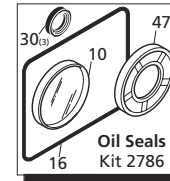

Special Parts / Kits

Code	Description	Qty.
2776	Viton water seals ø15	1
2777	Viton water seals ø18	1
2729	Rail Kit - 5/8" - 2 Rails & 4 Bolts	1
2633	Rail Kit - 1-3/4" - 2 Rails & 4 Bolts	1
2633H	Rail Kit - 2-5/8" - 2 Rails & 4 Bolts	1

Pos	Code	Description	Qty.	Pos	Code	Description	Qty.
1	960160	O-Ring ø17.86x2.62	6	30	1260460	Oil seal	3
2	1260162	Valve cap (442 in/lbs)	6	31	1780100	Rear piston guide ø15	3
3	1260162T	Valve Cap 1/4" threaded(442 in/lbs)	1	31	1780120	Rear piston guide ø18	3
4	1269050	Complete valve	6	32	770260	O-Ring ø23.52x1.78	3
5	880830	O-Ring ø15.54x2.62	6	33	1260440	Low pressure seal ø15	3
6	620301	Plug 1/8" G	1	33	1260450	Low pressure seal ø18	3
7	1780130	Support ring ø15	3	34	820361	Plug 1/2" G - Brass	3
8	1780140	Support ring ø18	3	35	180101	O-Ring ø17.5x2	1
9	1260130	High pressure packing ø15	3	36	1780020	Pump head	1
10	1260220	High pressure packing ø18	3	37	1381550	Washer	8
11	1780090	Piston guide ø15	3	38	1322730	Head bolt M6x60 (133 in/lbs)	8
12	1780110	Piston guide ø18	3	40	1321190	Bearing	1
13	1780010	Pump body	1	41	1321080	Snap ring	1
14	1266740	Side cover seal	1	45	1780150	Crankshaft 24mm	1
15	1260790	Circlip øi52	1	45	1780160	Crankshaft 24mm	1
16	1780550	Snap ring	1	45	1780180	Crankshaft 24mm	1
17	1780490	Bearing	1	46	1380520	Key	1
18	880130	Vented oil cap	1	47	1260750	Oil seal	1
19	1780050	Piston pin ø15	3	57	1789201	Complete pump head ø15	1
20	1780510	O-Ring	1	57	1789202	Complete pump head ø18	1
21	1200430	Bolt M6x16 (89 in/lbs)	6	71	1260250	Oil sight glass	1
22	1789010	Complete cover	1	72	1260430	Snap ring	1
23	1780040	Con rod ø18	3	73	1780690	Contrast disc	1
24	1780060	Guiding piston ø18	3	74	1140450	O-Ring ø20.24x2.62	1
25	480480	O-Ring ø4.48x1.78	3				
26	1260091	Washer (slinger) ø15	3				
27	1780070	Plunger ø18	3				
28	1780080	Plunger ø18	3				
29	1260100	Piston washer ø18	3				
	1260110	Nut M8 (106 in/lbs)	3				
	1380141	Rail 5/8"	2				
	Z-Bracket 1-3/4"	Rail 1-3/4"	2				
	Z-Bracket	Rail 2-5/8"	2				
	740290	O-Ring ø14x1.78	3				
	1980740	Plug 3/8" G	3				
	1260470	Bolt M8x10	4				

AR64516 Oil 1
OIL CAPACITY - 14.5 OZ

Legend		
ø 15	ø 18	ø 18
For ○	For ▲	For ■
XM11.17	XM13.17	XM15.15