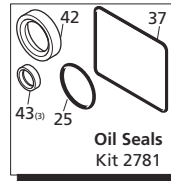

Special Parts / Kits

Code	Description	Qty.
980069	Packing extractor	1
2748	Rail kit 1-1/4" - 2 Rails - 4 Bolts - 4 Washers	1

Pos	Code	Description	Qty.	Pos	Code	Description	Qty.
1	1940260	Head bolt M10x80	(442 in/lbs) 8	34	1140370	Oil cap	1
2	650530	Lockwasher		35	1260250	Oil sight glass	1
3	1940140	Valve cap	(602 in/lbs) 6	36	1260430	Snap ring	1
4	1940150	Ring	6	37	1940410	O-Ring ϕ132x3	1
5	1140450	O-Ring ϕ20.24x2.62	12	38	1200430	Bolt M6x16	(89 in/lbs) 6
6	1949050	Complete valve	6	39	1949010	Complete cover	1
7	1940021	Pump head	○● 1	40	1780690	Contrast disc	1
7	1941210	Pump head	▲ 1	41	1140450	O-Ring ϕ20.24x2.62	1
8	550350	O-Ring ϕ23.81x2.62	1	42	820680	Seal ring	1
9	1140300	Plug 3/4" G	1	43	1940560	Seal	3
10	1980740	Plug 3/8" G	3	44	1940370	Rail 1-1/4"	2
11	740290	O-Ring ϕ14x1.78	3	45	1940380	Bolt	4
12	1940440	Gasket w/ring	3	46	200231	Washer	4
13	1940430	Front piston guide	3	47	1941240	Open bearing support	1
14	1942410	Piston guide	3	53	1941940	Bolt M6x60	3
15	840280	Gasket	3	60	1949216	Complete pump head	○● 1
16	820490	O-Ring ϕ34.65x1.78	3	60	1949217	Complete pump head	▲ 1
18	1340600	Washer - Copper	3	75	1941270	Oil sight glass	1
19	1942330	Piston	3	76	100410	O-Ring ϕ34.6x2.62	1
21	1383190	Spacer	3	77	1941260	Contrast disc	1
23	1940960	Guiding piston	3	78	1941290	Seal	1
24	1940060	Piston pin	3	79	1380510	Con-rod bolt	6
25	1941380	O-Ring ϕ66.34x2.62	2	80	1381550	Lockwasher	6
26	1941390	Shim 0.05 mm	1-3				
26	1941400	Shim 0.10 mm	1-3				
26	1941410	Shim 0.19 mm	1-3				
26	1941420	Shim 0.25 mm	1-3				
27	1949011	Side cover w/sight glass	1				
28	850370	Bolt M8x16	(217 in/lbs) 8				
29	1140410	Bearing	2				
30	1940050	Con-rod	(89 in/lbs) 3				
31	1940180	Crankshaft 24mm	○ 1				
31	1940160	Crankshaft 24mm	▲ 1				
31	1940530	Crankshaft 24mm	● 1				
31	1940170	Crankshaft 24mm	■ 1				
32	650250	Key	1				
33	1941330	Pump housing	1				

AR64516 Oil
OIL CAPACITY - 32 OZ

Legend		
ϕ 20	ϕ 20	ϕ 20
For ○	For ▲	For ●
XWA-M5.5G40	XWA-M8G29	XWA-M4G40
	XWA-M8G35	
For ■		
XWA-M7G40