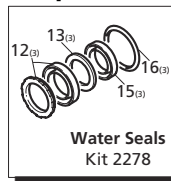

Repair Kits

Special Parts / Kits

Code	Description	Qty.
980069	Packing extractor	1
2748	Rail kit 1-1/4" - 2 Rails - 4 Bolts - 4 Washers	1

Pos	Code	Description	Qty.	Pos	Code	Description	Qty.
1	1940260	Head bolt M10x80	(442 in/lbs) 8	34	1140370	Oil cap	1
2	650530	Lockwasher		35	1260250	Oil sight glass	1
3	1940140	Valve cap	(602 in/lbs) 6	36	1260430	Snap ring	1
4	1940150	Ring	6	37	1940410	O-Ring ϕ 132x3	1
5	1140450	O-Ring ϕ 20.24x2.62	12	38	1200430	Bolt M6x16	(89 in/lbs) 6
6	1949050	Complete valve	6	39	1949010	Complete cover	1
7	1940021	Pump head	○● 1	40	1780690	Contrast disc	1
7	1941210	Pump head	▲ 1	41	1140450	O-Ring ϕ 20.24x2.62	1
8	550350	O-Ring ϕ 23.81x2.62	1	42	820680	Seal ring	1
9	1140300	Plug 3/4" G	1	43	1940560	Seal	3
10	1980740	Plug 3/8" G	3	44	1940370	Rail 1-1/4"	2
11	740290	O-Ring ϕ 14x1.78	3	45	1940380	Bolt	4
12	1940440	Gasket w/ring	3	46	200231	Washer	4
13	1940430	Front piston guide	3	47	1941240	Open bearing support	1
14	1942410	Piston guide	3	53	1941940	Bolt M6x60	3
15	840280	Gasket	3	60	1949216	Complete pump head	○● 1
16	820490	O-Ring ϕ 34.65x1.78	3	60	1949217	Complete pump head	▲ 1
18	1340600	Washer - Copper	3	75	1941270	Oil sight glass	1
19	1942330	Piston	3	76	100410	O-Ring ϕ 34.6x2.62	1
21	1383190	Spacer	3	77	1941260	Contrast disc	1
23	1940960	Guiding piston	3	78	1941290	Seal	1
24	1940060	Piston pin	3	79	1380510	Con-rod bolt	6
25	1941380	O-Ring ϕ 66.34x2.62	2	80	1381550	Lockwasher	6
26	1941390	Shim 0.05 mm	1-3				
26	1941400	Shim 0.10 mm	1-3				
26	1941410	Shim 0.19 mm	1-3				
26	1941420	Shim 0.25 mm	1-3				
27	1949011	Side cover w/sight glass	1				
28	850370	Bolt M8x16	(217 in/lbs) 8				
29	1140410	Bearing	2				
30	1940050	Con-rod	(89 in/lbs) 3				
31	1940180	Crankshaft 24mm	○ 1				
31	1940160	Crankshaft 24mm	▲ 1				
31	1940530	Crankshaft 24mm	● 1				
31	1940170	Crankshaft 24mm	■ 1				
32	650250	Key	1				
33	1941330	Pump housing	1				