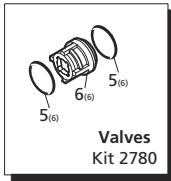

Repair Kits

Special Parts / Kits

Code	Description	Qty.
980069	Packing extractor	1
2748	Rail kit 1-1/4" - 2 Rails - 4 Bolts - 4 Washers	1

Pos	Code	Description	Qty.	Pos	Code	Description	Qty.
1	1940260	Head bolt M10x80	(442 in/lbs) 8	34	1140370	Oil cap	1
2	650530	Lockwasher		35	1260250	Oil sight glass	1
3	1940140	Valve cap	(602 in/lbs) 6	36	1260430	Snap ring	1
4	1940150	Ring	6	37	1940410	O-Ring ϕ 132x3	1
5	1140450	O-Ring ϕ 20.24x2.62	12	38	1200430	Bolt M6x16	(89 in/lbs) 6
6	1949050	Complete valve	6	39	1949010	Complete cover	1
7	1940021	Pump head	○● 1	40	1780690	Contrast disc	1
7	1941210	Pump head	▲ 1	41	1140450	O-Ring ϕ 20.24x2.62	1
8	550350	O-Ring ϕ 23.81x2.62	1	42	820680	Seal ring	1
9	1140300	Plug 3/4" G	1	43	1940560	Seal	3
10	1980740	Plug 3/8" G	3	44	1940370	Rail 1-1/4"	2
11	740290	O-Ring ϕ 14x1.78	3	45	1940380	Bolt	4
12	1940440	Gasket w/ring	3	46	200231	Washer	4
13	1940430	Front piston guide	3	47	1941240	Open bearing support	1
14	1942410	Piston guide	3	53	1941940	Bolt M6x60	3
15	840280	Gasket	3	60	1949216	Complete pump head	○● 1
16	820490	O-Ring ϕ 34.65x1.78	3	60	1949217	Complete pump head	▲ 1
18	1340600	Washer - Copper	3	75	1941270	Oil sight glass	1
19	1942330	Piston	3	76	100410	O-Ring ϕ 34.6x2.62	1
21	1383190	Spacer	3	77	1941260	Contrast disc	1
23	1940960	Guiding piston	3	78	1941290	Seal	1
24	1940060	Piston pin	3	79	1380510	Con-rod bolt	6
25	1941380	O-Ring ϕ 66.34x2.62	2	80	1381550	Lockwasher	6
26	1941390	Shim 0.05 mm	1-3				
26	1941400	Shim 0.10 mm	1-3				
26	1941410	Shim 0.19 mm	1-3				
26	1941420	Shim 0.25 mm	1-3				
27	1949011	Side cover w/sight glass	1				
28	850370	Bolt M8x16	(217 in/lbs) 8				
29	1140410	Bearing	2				
30	1940050	Con-rod	(89 in/lbs) 3				
31	1940180	Crankshaft 24mm	○ 1				
31	1940160	Crankshaft 24mm	▲ 1				
31	1940530	Crankshaft 24mm	● 1				
31	1940170	Crankshaft 24mm	■ 1				
32	650250	Key	1				
33	1941330	Pump housing	1				