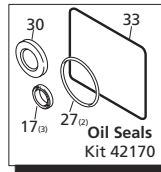

Repair Kits

Pos	Code	Description	Qty.	Pos	Code	Description	Qty.	Legend	
1	2980100	Screw	8	37	2980010	Con-rod	3	∅ 18	∅ 18
2	650530	Washer	8	38	1140420	Bearing	1	For ○	For □
3	2980020	Pump head	1	39	1940060	Piston pin	3	RW15	RW21
4	180101	O-Ring ∅17.5x2	1	40	1941380	O-Ring ∅66.34x2.62	1		
5	820361	Plug	1	41	1941390	0.05mm shim	1-3		
6	880830	O-Ring ∅15.54x2.62	6	42	1941400	0.10mm shim	1-3		
7	1389051	Complete valve	6	43	1941410	0.19mm shim	1-3		
8	960160	O-Ring ∅17.86x2.62	6	44	1941420	0.25mm shim	1-3		
9	960090	Plug	6	45	1949011	Complete side cover	1		
10	960110	Ring	3	46	850370	Screw M 8x16	4		
11	880320	O-Ring ∅15.54x2.62	3	47	1940960	Guiding piston	3		
12	2340310	Ring	3	48	1383190	Spacer	3		
13	2980070	Front piston guide	3	49	1941020	Piston	3		
14	1942690	Gasket w/ring	3	50	1340600	Washer	3		
15	1942480	Guiding piston	3	51	1941640	Screw	3		
16	820490	O-Ring ∅34.65x1.78	3	52	1260430	Snap ring	1		
17	1940560	Ring	3	53	1780690	Disc	1		
18	1940370	Base	2	54	1260250	Oil indicator	1		
19	200231	Washer	4	55	1140450	O-Ring ∅20.24x2.62	1		
20	1940380	Screw	4	56	100410	O-Ring ∅34.6x2.62	1		
21	2989200	Head pre-assembly	1		1941270	Oil indicator	1		
23	1941330	Pump housing	1		1941260	Disc	1		
24	740290	O-Ring ∅14x1.78	3		1941290	Snap ring	1		
25	1980740	Plug 3/8" G	3						
26	1941370	Bearing	1						
27	1941380	O-Ring ∅66.34x2.62	1						
28	1941240	Open bearing support	1						
29	850370	Screw M 8x16	4						
30	820680	Seal	1						
31	1200430	Screw M 6x16	6						
32	1949010	Complete cover	1						
33	1940410	O-Ring ∅132x3	1						
34	1140370	Oil cap	1						
35	650250	Key	1						
36	2980050	Crankshaft 24mm	○ 1						
	2980030	Crankshaft 24mm	□ 1						