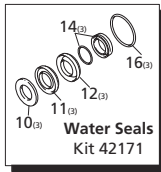

Repair Kits

Pos	Code	Description	Qty.	Pos	Code	Description	Qty.	Legend	
1	2980100	Screw	8	37	2980010	Con-rod	3	∅ 18	∅ 18
2	650530	Washer	8	38	1140420	Bearing	1	For ○	For □
3	2980020	Pump head	1	39	1940060	Piston pin	3	RW15	RW21
4	180101	O-Ring ∅17.5x2	1	40	1941380	O-Ring ∅66.34x2.62	1		
5	820361	Plug	1	41	1941390	0.05mm shim	1-3		
6	880830	O-Ring ∅15.54x2.62	6	42	1941400	0.10mm shim	1-3		
7	1389051	Complete valve	6	43	1941410	0.19mm shim	1-3		
8	960160	O-Ring ∅17.86x2.62	6	44	1941420	0.25mm shim	1-3		
9	960090	Plug	6	45	1949011	Complete side cover	1		
10	960110	Ring	3	46	850370	Screw M 8x16	4		
11	880320	O-Ring ∅15.54x2.62	3	47	1940960	Guiding piston	3		
12	2340310	Ring	3	48	1383190	Spacer	3		
13	2980070	Front piston guide	3	49	1941020	Piston	3		
14	1942690	Gasket w/ring	3	50	1340600	Washer	3		
15	1942480	Guiding piston	3	51	1941640	Screw	3		
16	820490	O-Ring ∅34.65x1.78	3	52	1260430	Snap ring	1		
17	1940560	Ring	3	53	1780690	Disc	1		
18	1940370	Base	2	54	1260250	Oil indicator	1		
19	200231	Washer	4	55	1140450	O-Ring ∅20.24x2.62	1		
20	1940380	Screw	4	56	100410	O-Ring ∅34.6x2.62	1		
21	2989200	Head pre-assembly	1		1941270	Oil indicator	1		
23	1941330	Pump housing	1		1941260	Disc	1		
24	740290	O-Ring ∅14x1.78	3		1941290	Snap ring	1		
25	1980740	Plug 3/8" G	3						
26	1941370	Bearing	1						
27	1941380	O-Ring ∅66.34x2.62	1						
28	1941240	Open bearing support	1						
29	850370	Screw M 8x16	4						
30	820680	Seal	1						
31	1200430	Screw M 6x16	6						
32	1949010	Complete cover	1						
33	1940410	O-Ring ∅132x3	1						
34	1140370	Oil cap	1						
35	650250	Key	1						
36	2980050	Crankshaft 24mm	○ 1						
	2980030	Crankshaft 24mm	□ 1						